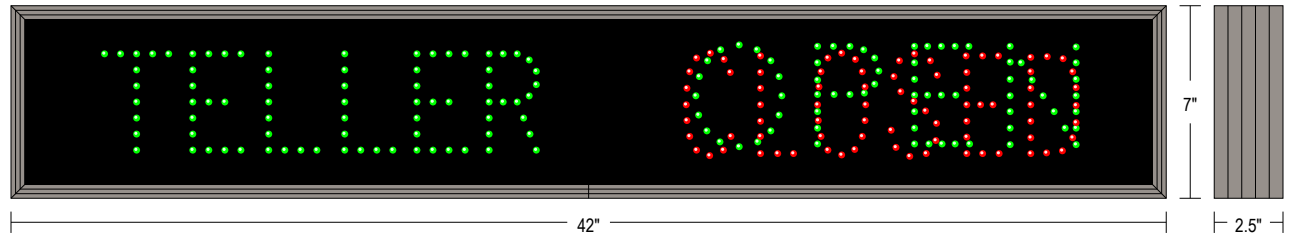

Faces: Single Faced Sign

Finish: Duranodic Bronze

Mounting Channel: None

ELECTRICAL

Flashing: Not Included

Input Voltage: 120-277 VAC

UL/cUL Listed: Listed for wet locations

MESSAGE

Illumination: Super bright direct view LEDs. Message blanks out when off.

Sign Messages: See message table below

Product View

NOTE: Sign image may not exactly represent the finished product. For illustration purposes only.

MESSAGE	LED/COLOR	HEIGHT	AMPS
TELLER	Green Wide Angle LED	3.5"	0.065-0.028
OPEN	Green Wide Angle LED	3.5"	0.055-0.024
CLOSED	Red Wide Angle LED	3.5"	0.041-0.018

NOTE: Above messages are independently controlled.