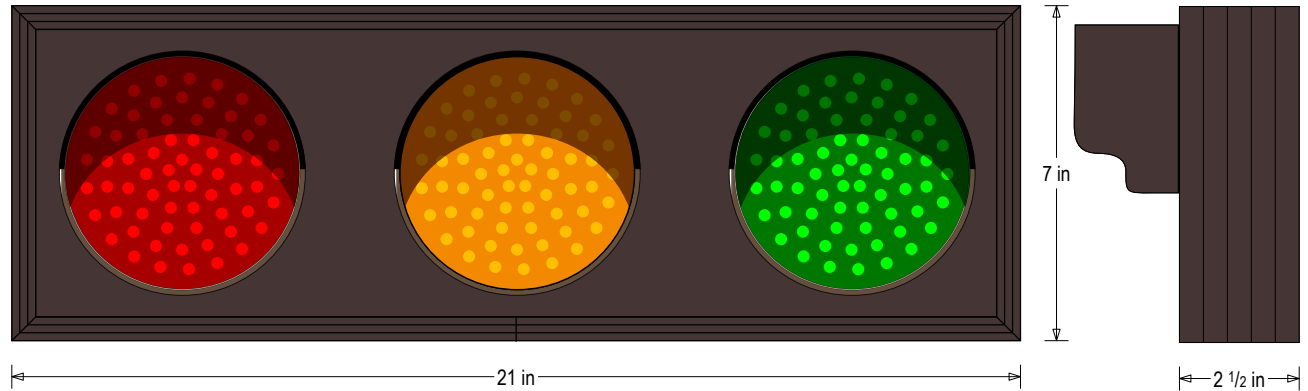

PRODUCT ID: 5941

Outdoor Blank-out LED Direct-view Sign

MODEL

TCL721RAG-226H/120-277VAC

DIMENSIONS

7" H x 21" W x 2.5" D (est. 6.11 lbs)

CLASS

CLASS: TCL Series

Faces: Single Faced Sign

Finish: Duranodic Bronze

Mounting Channel: None

ELECTRICAL

Flashing: Not Included

Input Voltage: 120-277 VAC

UL/cUL Listed: Listed for wet locations

MESSAGE

Illumination: Super bright direct view LEDs. Message blanks out when off.

Sign Messages: See message table below

Product View

NOTE: Sign image may not exactly represent the finished product. For illustration purposes only.

Sample Display Options

Frame Detail

MESSAGE	LED/COLOR	HEIGHT	AMPS
Red Indicator Dot	Red Wide Angle LED	4.0"	0.033-0.014
Amber Indicator Dot	Amber Wide Angle LED	4.0"	0.033-0.014
Green Indicator Dot	Green Wide Angle LED	4.0"	0.053-0.023