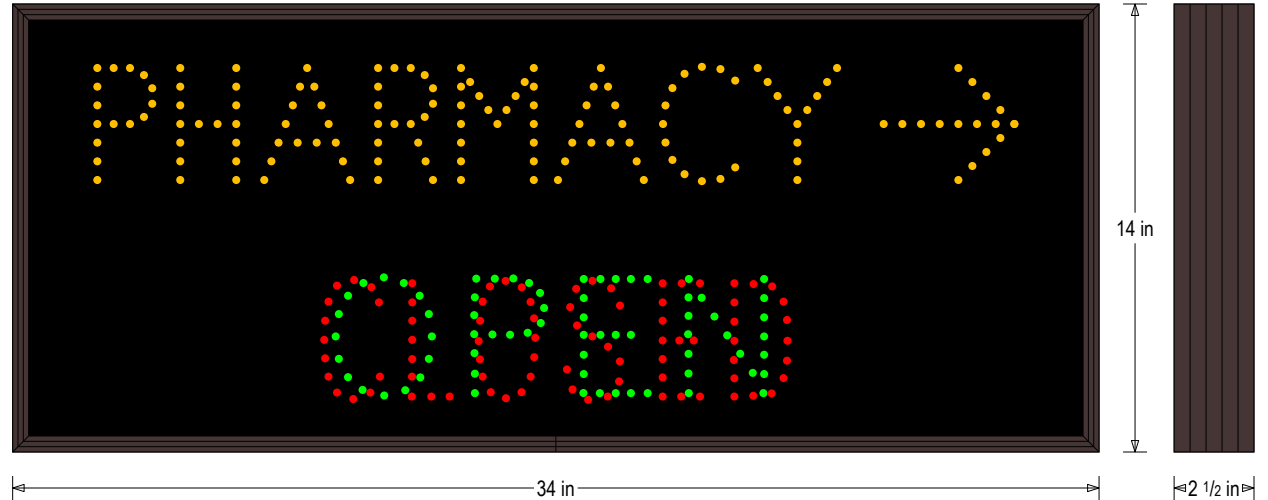

PRODUCT ID: 5219

Outdoor Blank-out LED Direct-view Sign

MODEL

TCL1434AGR-A546/120-277VAC

DIMENSIONS

14" H x 34" W x 2.5" D (est. 10.233 lbs)

CLASS

CLASS: TCL Series

Faces: Single Faced Sign

Finish: Duranodic Bronze

Mounting Channel: None

ELECTRICAL

Flashing: Not Included

Input Voltage: 120-277 VAC

UL/cUL Listed: Listed for wet locations

MESSAGE

Illumination: Super bright direct view LEDs. Message blanks out when off.

Sign Messages: See message table below

Product View

NOTE: Sign image may not exactly represent the finished product. For illustration purposes only.