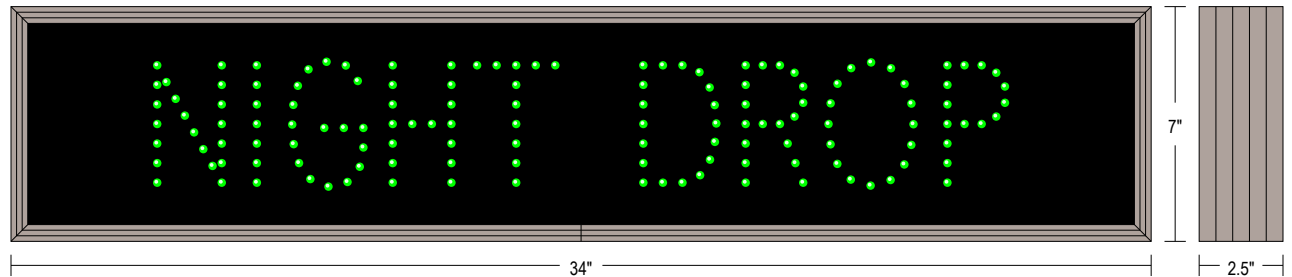

PRODUCT ID: 6044

Outdoor Blank-out LED Direct-view Sign

MODEL

TCL734G-271

DIMENSIONS

7" H x 34" W x 2.5" D (est. 8.45 lbs)

CLASS

CLASS: TCL Series

Control Method: Switch (not included) or external relay.

CONSTRUCTION

Cabinet: 1-piece, corrosion resistant, extruded all-weather frame, 2.5" deep.

Face Material: 1/8" impact resistant, smoke-tinted polycarbonate (5109)

Faces: Single Faced Sign

Finish: Duranodic Bronze

Mounting Channel: None

ELECTRICAL

Flashing: Not Included

Input Voltage: 120-277 VAC

UL/cUL Listed: Listed for wet locations

MESSAGE

Illumination: Super bright direct view LEDs. Message blanks out when off.

Sign Messages: See message table below

Product View

NOTE: Sign image may not exactly represent the finished product. For illustration purposes only.

MESSAGE	LED/COLOR	HEIGHT	AMPS
NIGHT DROP	Green Wide Angle LED	3.5"	0.111-0.048

NOTE: Above messages are independently controlled.

iSIGNS Inc.

7625 Birkmire Drive

Fairview, PA 16415

Phone: 866-437-3040

Website: www.isignsled.com

Proudly Made in the USA