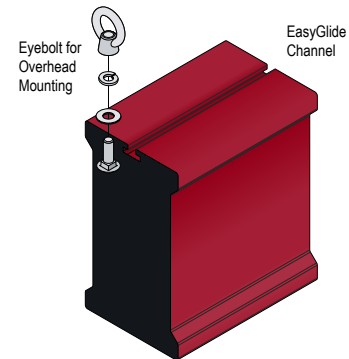

#### CONSTRUCTION

Faces: Single Faced Sign

Finish: Other (Red (30824))

IBar: Single piece extruded aluminum bar with end caps and (3) EasyGlide Adjustable Eyebolts for top mounting.

## Product View

NOTE: Sign image may not exactly represent the finished product. For illustration purposes only.

Eyebolt Adjustable the Entire Length of Sign

iSIGNS Inc.  
7625 Birkmire Drive  
Fairview, PA 16415  
Phone: 866-437-3040  
Website: [www.isignsled.com](http://www.isignsled.com)