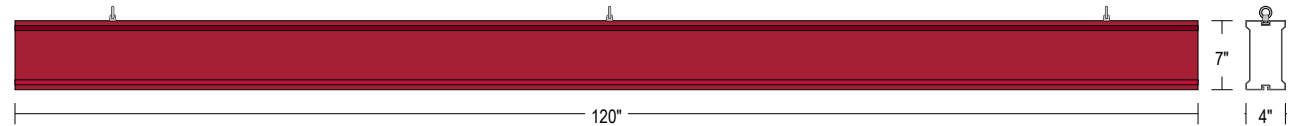

#### CONSTRUCTION

Faces: Single Faced Sign

Finish: Other (Red (30824))

IBar: Single piece extruded aluminum bar with end caps and (3) EasyGlide Adjustable Eyebolts for top mounting.

## Product View

NOTE: Sign image may not exactly represent the finished product. For illustration purposes only.

Eyebolt Adjustable the Entire Length of Sign

iSIGNS Inc.  
7625 Birkmire Drive  
Fairview, PA 16415  
Phone: 866-437-3040  
Website: [www.isignsled.com](http://www.isignsled.com)