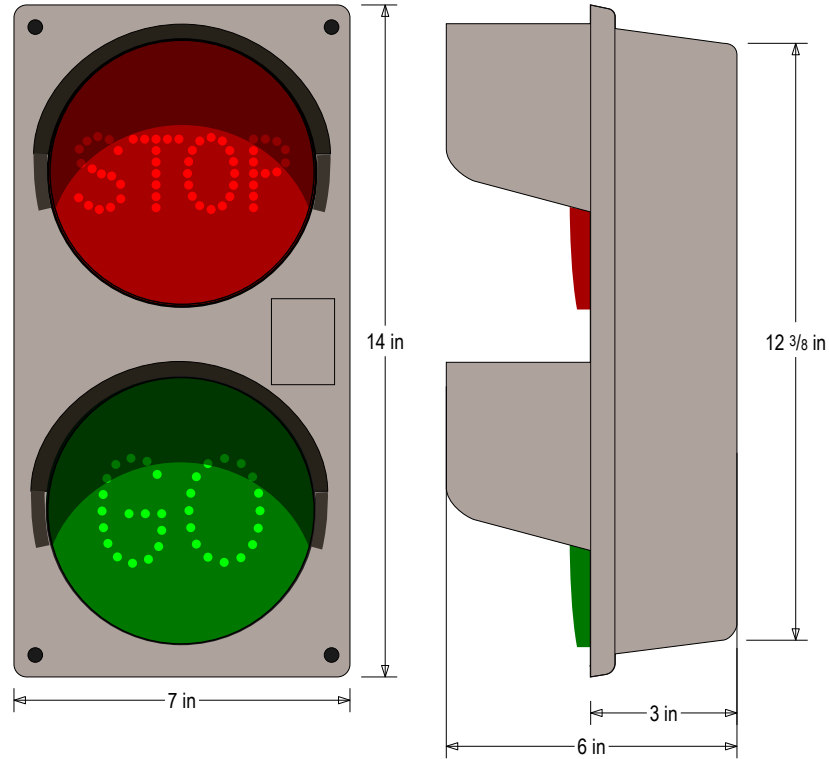

PRODUCT ID: 52177
LED Traffic Controller

MODEL
TCILV-RG-A203

DIMENSIONS
14" H x 7" W x 6" D (est. 4.355 lbs)

CLASS
Class: TCIL Series

CLASS
Control Method: Switch (not included) or external relay.

CONSTRUCTION
Cabinet: Injection molded impact resistant polycarbonate housing and hood
Faces: Single Faced Sign
Finish: Duranodic Bronze
Lens: Left or Top: Red Impact resistant tinted Lexan®
Lens: Right or Bottom: Green Impact resistant tinted Lexan®

ELECTRICAL
Flashing: Not Included
Input Voltage: 120-277 VAC
UL/cUL Listed: Listed for wet locations

MESSAGE
Illumination: Super bright direct-view LEDs on replaceable circuit board.
Sign Messages: See message table below

MESSAGE	LED/COLOR	HEIGHT	AMPS
STOP	Red Wide Angle LED	1.5"	0.029-0.012
GO	Green Wide Angle LED	2.0"	0.029-0.012

NOTE: Above messages are independently controlled.

iSIGNS Inc.
7625 Birkmire Drive
Fairview, PA 16415
Phone: 866-437-3040
Website: www.isignsled.com

Proudly Made in the USA

Product View

NOTE: Sign image may not exactly represent the finished product. For illustration purposes only.