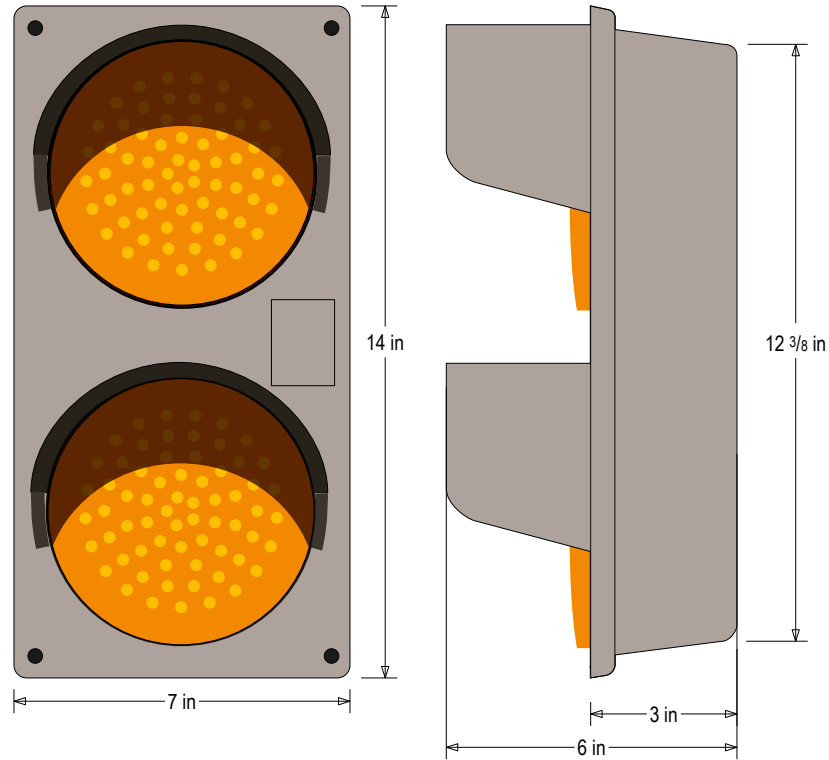

PRODUCT ID: 52172
LED Traffic Controller

MODEL
TCILV-AA

DIMENSIONS
14" H x 7" W x 6" D (est. 3.009 lbs)

CLASS
Class: TCIL Series

CLASS
Control Method: Switch (not included) or external relay.

CONSTRUCTION
Cabinet: Injection molded impact resistant polycarbonate housing and hood
Faces: Single Faced Sign
Finish: Duranodic Bronze
Lens: Left or Top: Amber Impact resistant tinted Lexan®
Lens: Right or Bottom: Amber Impact resistant tinted Lexan®

ELECTRICAL
Flashing: Not Included
Input Voltage: 120-277 VAC
UL/cUL Listed: Listed for wet locations

MESSAGE
Illumination: Super bright direct-view LEDs on replaceable circuit board.
Sign Messages: See message table below

MESSAGE	LED/COLOR	HEIGHT	AMPS
Amber Indicator Dot	Amber Wide Angle LED	4.0"	0.036-0.015
Amber Indicator Dot	Amber Wide Angle LED	4.0"	0.036-0.015

NOTE: Above messages are independently controlled.

iSIGNS Inc.
7625 Birkmire Drive
Fairview, PA 16415
Phone: 866-437-3040
Website: www.isignsled.com

Proudly Made in the USA

Product View

NOTE: Sign image may not exactly represent the finished product. For illustration purposes only.