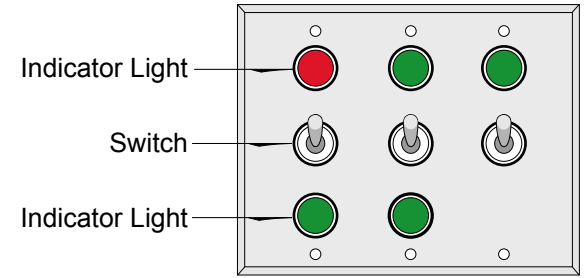

PRODUCT ID: 52108

Switch

MODEL

TG332-RGGGG/120VAC

DIMENSIONS

4.5" H x 6.37" W x 1" D (est. 0.621 lbs)

CONSTRUCTION

Finish: Switch plate brushed stainless steel

Switch: Switch with pre-wired pigtails and indicator lights

Switch plate: Stamped stainless steel pre-punched for switch(es) and indicator light(s)

ELECTRICAL

Input Voltage: 120VAC

iSIGNS Inc.
7625 Birkmire Drive
Fairview, PA 16415
Phone: 866-437-3040
Website: www.isignsled.com

Proudly Made in the USA

Product View

NOTE: Sign image may not exactly represent the finished product. For illustration purposes only.

Front View

Three Gang