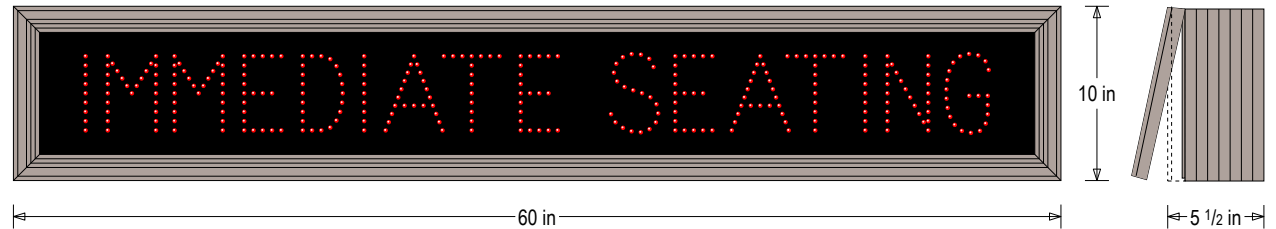

Face Material: 1/8" impact resistant, smoke-tinted polycarbonate (5109)

Faces: Single Faced Sign

Finish: Duranodic Bronze

Mounting Channel: None

ELECTRICAL

Flashing: Not Included

Input Voltage: 120-277 VAC

UL/cUL Listed: Listed for wet locations

MESSAGE

Illumination: Super bright direct view LEDs. Message blanks out when off.

Sign Messages: See message table below

Product View

NOTE: Sign image may not exactly represent the finished product. For illustration purposes only.