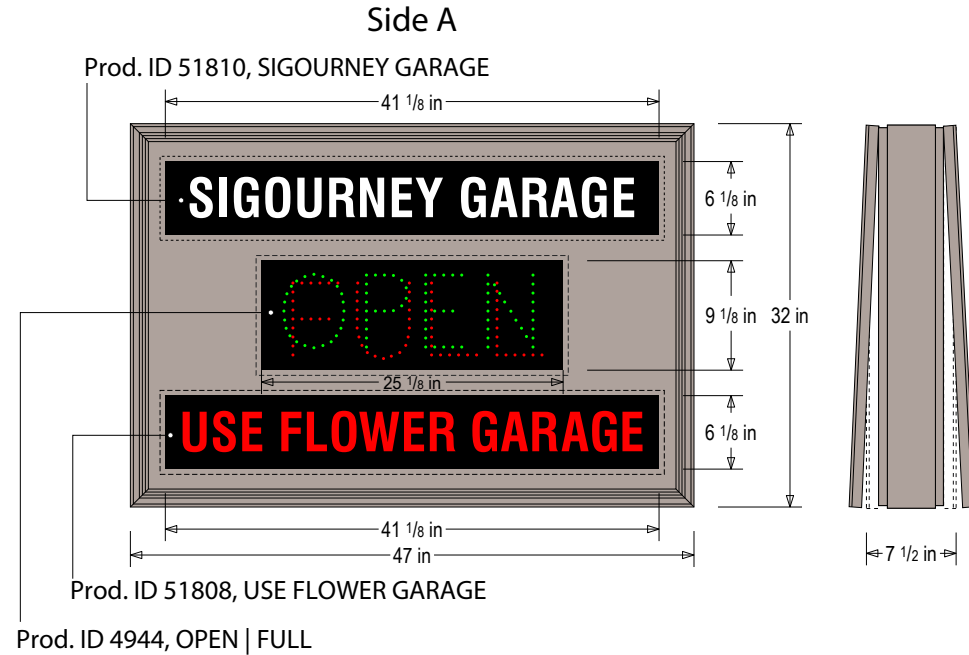

PRODUCT ID: 51822

LED Panel Sign

MODEL

LPS3247DWGRR-N133

DIMENSIONS

32" H x 47" W x 7.5" D (est. 123.843 lbs)

CLASS

Class: LPS Series

Control Method: Switch (not included) or external relay.

CONSTRUCTION

Cabinet: Mitered extruded aluminum frame with 2 hinged faces. LED displays installed with sign-in-sign construction. Moisture absorbent interior coating

Face Material: 1/8" thick routed aluminum panel.

Faces: Double Faced Sign

Finish: Duranodic Bronze

Number of Displays: (6)

ELECTRICAL

Input Voltage: 120-277 VAC

UL/cUL Listed: Listed for wet locations

MESSAGE

Color: White reflective vinyl (7812)

Font: Swiss 721 Bold Condensed BT

Sign Messages: See message table below

Product View

NOTE: Sign image may not exactly represent the finished product. For illustration purposes only.