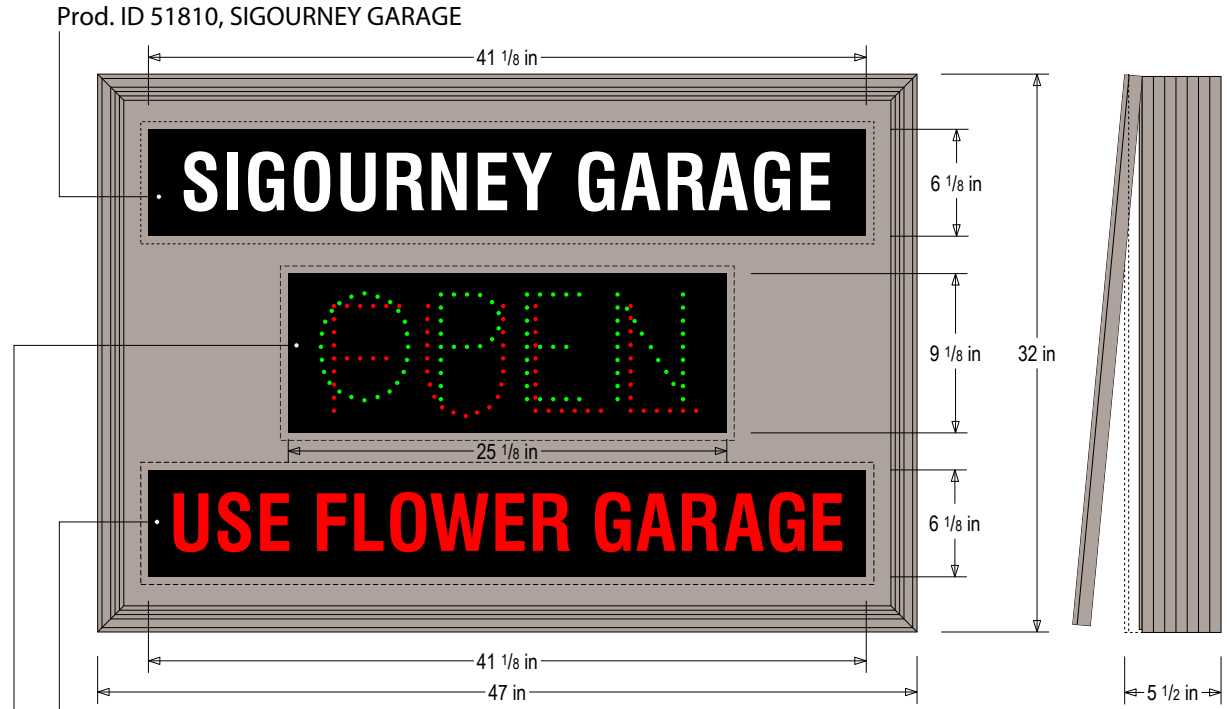

PRODUCT ID: 51811
LED Panel Sign

MODEL
LPS3247WGRR-N133

DIMENSIONS
32" H x 47" W x 5.5" D (est. 87.113 lbs)

CLASS
Class: LPS Series
Control Method: Switch (not included) or external relay.

CONSTRUCTION
Cabinet: Corrosion resistant, extruded aluminum frame with a hinged face. 5.5" deep, mitered construction. LED displays are attached using sign-in-sign construction. Moisture absorbent interior coating.
Face Material: 1/8" thick routed aluminum panel.
Faces: Single Faced Sign
Finish: Duranodic Bronze
Number of Displays: (3)

ELECTRICAL
Input Voltage: 120-277 VAC
UL/cUL Listed: Listed for wet locations

MESSAGE
Color: White reflective vinyl (7812)
Font: Swiss 721 Bold Condensed BT
Sign Messages: See message table below

MESSAGE	LED/COLOR	HEIGHT	AMPS
SIGOURNEY GARAGE	White Wide Angle LED	3.375"	0.412-0.178
OPEN	Green Wide Angle LED	6.0"	0.072-0.031
FULL	Red Wide Angle LED	6.0"	0.033-0.014
USE FLOWER GARAGE	Red Wide Angle LED	3.375"	0.275-0.119

NOTE: Above messages are independently controlled.

iSIGNS Inc.
7625 Birkmire Drive
Fairview, PA 16415
Phone: 866-437-3040
Website: www.isignsled.com

Proudly Made in the USA

Product View

NOTE: Sign image may not exactly represent the finished product. For illustration purposes only.

Prod. ID 51808, USE FLOWER GARAGE