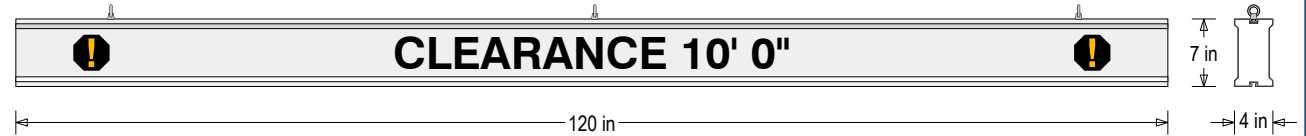

PRODUCT ID: 51577

Non-illuminated Bar

MODEL

IBAR7120KY-N085W

DIMENSIONS

7" H x 120" W x 4" D (est. 30.915 lbs)

CLASS

Class: IBAR Series

CONSTRUCTION

Faces: Single Faced Sign

Finish: Other (White)

IBar: Single piece extruded aluminum bar with end caps and (3) EasyGlide Adjustable Eyebolts for top mounting.

MESSAGE

Color: Refer to message table (Black, Yellow Reflective Vinyl)

Font: Swiss 721 Bold BT

Sign Messages: See message table below

NOTE: Above messages are independently controlled.

iSIGNS Inc.

7625 Birkmire Drive

Fairview, PA 16415

Phone: 866-437-3040

Website: www.isignsled.com

iSIGNS

innovative sign technologies inc.

Proudly Made in the USA

Product View

NOTE: Sign image may not exactly represent the finished product. For illustration purposes only.