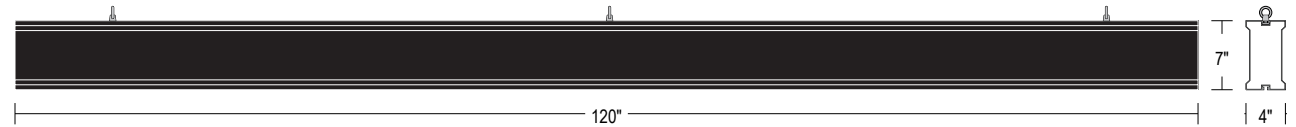

PRODUCT ID: 51424

Non-illuminated Bar

MODEL

IBAR7120-BLANK

DIMENSIONS

7" H x 120" W x 4" D (est. 30.915 lbs)

CLASS

Class: IBAR Series

CONSTRUCTION

Faces: Single Faced Sign

Finish: Black

IBar: Single piece extruded aluminum bar with end caps and (3) EasyGlide Adjustable Eyebolts for top mounting.

MESSAGE

Color:

Font: Other:

Sign Messages: See message table below

Product View

NOTE: Sign image may not exactly represent the finished product. For illustration purposes only.

Eyebolt Adjustable the Entire Length of Sign

iSIGNS Inc.
7625 Birkmire Drive
Fairview, PA 16415
Phone: 866-437-3040
Website: www.isignsled.com