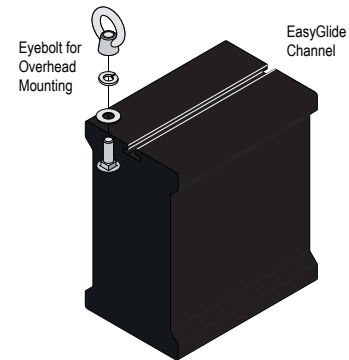

CONSTRUCTION

Faces: Single Faced Sign

Finish: Black

IBar: Single piece extruded aluminum bar with end caps and (3) EasyGlide Adjustable Eyebolts for top mounting.

MESSAGE

Color:

Font: Other:

Sign Messages: See message table below

Product View

NOTE: Sign image may not exactly represent the finished product. For illustration purposes only.

Eyebolt Adjustable the Entire Length of Sign

iSIGNS Inc.
7625 Birkmire Drive
Fairview, PA 16415
Phone: 866-437-3040
Website: www.isignsled.com