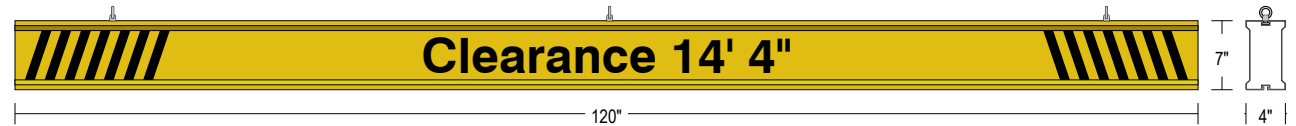

CONSTRUCTION

Faces: Single Faced Sign

Finish: Powder coated Traffic Yellow

IBar: Single piece extruded aluminum bar with end caps and (3) EasyGlide Adjustable Eyebolts for top mounting.

MESSAGE

Color: Black reflective vinyl (7803)

Eyebolt Adjustable the Entire Length of Sign