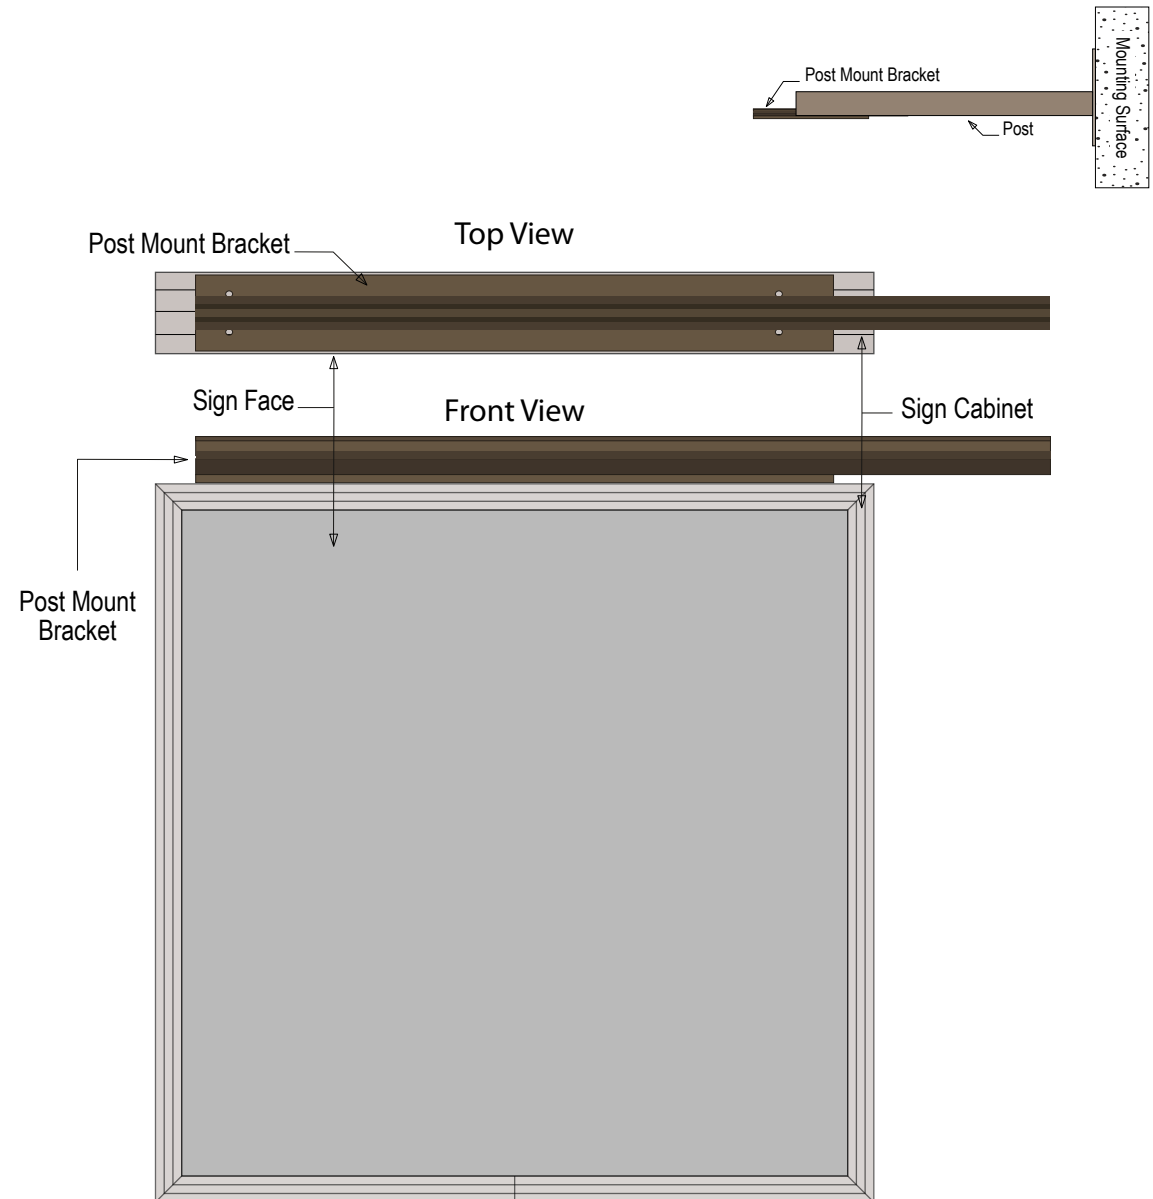

PRODUCT ID: 49799

Post Mount Bracket - Factory Installed

MODEL

TRPMB

DIMENSIONS

0" H x 0" W x 0" D (est. 0 lbs)

Product View

NOTE: Sign image may not exactly represent the finished product. For illustration purposes only.

iSIGNS Inc.
7625 Birkmire Drive
Fairview, PA 16415
Phone: 866-437-3040
Website: www.isignsled.com

Proudly Made in the USA