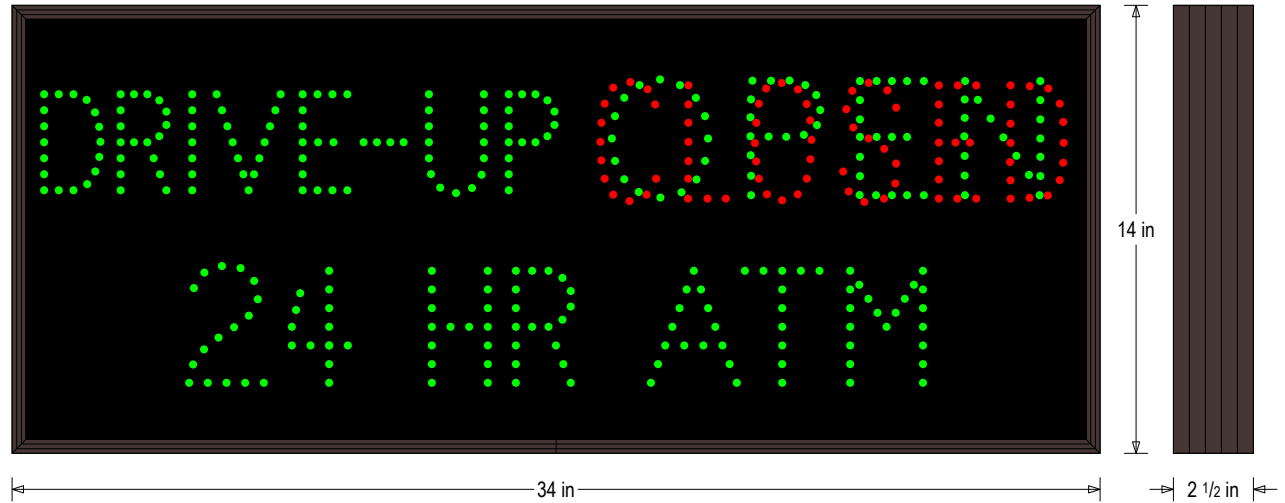

PRODUCT ID: 50628

Outdoor Blank-out LED Direct-view Sign

MODEL

TCL1434GGRG-D925/120-277VAC

DIMENSIONS

14" H x 34" W x 2.5" D (est. 13.78 lbs)

CLASS

CLASS: TCL Series

Faces: Single Faced Sign

Finish: Duranodic Bronze

Mounting Channel: None

ELECTRICAL

Flashing: Not Included

Input Voltage: 120-277 VAC

UL/cUL Listed: Listed for wet locations

MESSAGE

Illumination: Super bright direct view LEDs. Message blanks out when off.

Sign Messages: See message table below

Product View

NOTE: Sign image may not exactly represent the finished product. For illustration purposes only.

MESSAGE	LED/COLOR	HEIGHT	AMPS
DRIVE-UP	Green Wide Angle LED	3.0"	0.084-0.036
OPEN	Green Wide Angle LED	3.5"	0.055-0.024
CLOSED	Red Wide Angle LED	3.5"	0.041-0.018
24 HR ATM	Green Wide Angle LED	3.5"	0.089-0.039