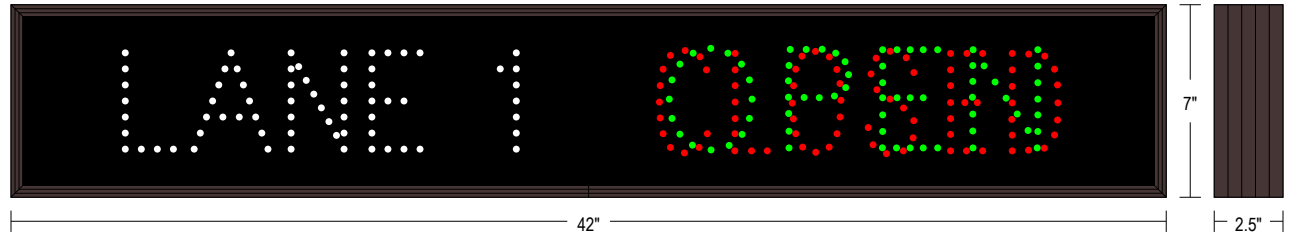

Faces: Single Faced Sign

Finish: Duranodic Bronze

Mounting Channel: None

ELECTRICAL

Flashing: Not Included

Input Voltage: 120-277 VAC

UL/cUL Listed: Listed for wet locations

MESSAGE

Illumination: Super bright direct view LEDs. Message blanks out when off.

Sign Messages: See message table below

Product View

NOTE: Sign image may not exactly represent the finished product. For illustration purposes only.

MESSAGE	LED/COLOR	HEIGHT	AMPS
LANE 1	White Wide Angle LED	3.5"	0.055-0.024
OPEN	Green Wide Angle LED	3.5"	0.055-0.024
CLOSED	Red Wide Angle LED	3.5"	0.041-0.018

NOTE: Above messages are independently controlled.