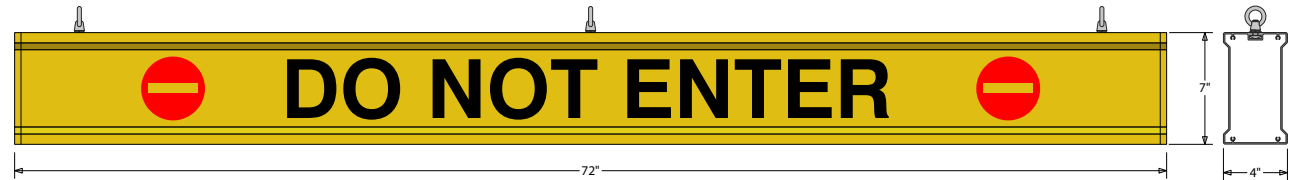

PRODUCT ID: 35776

Non-illuminated Bar

MODEL

IBAR772BR-813

DIMENSIONS

7" H x 72" W x 4" D (est. 18.448 lbs)

CLASS

Class: IBAR Series

CONSTRUCTION

Faces: Single Faced Sign

Finish: Powder coated Traffic Yellow

IBar: Single piece extruded aluminum bar with end caps and (3) EasyGlide Adjustable Eyebolts for top mounting.

MESSAGE

Color: Black opaque

Font: Swiss 721 Bold BT

Sign Messages: See message table below

Product View

NOTE: Sign image may not exactly represent the finished product. For illustration purposes only.