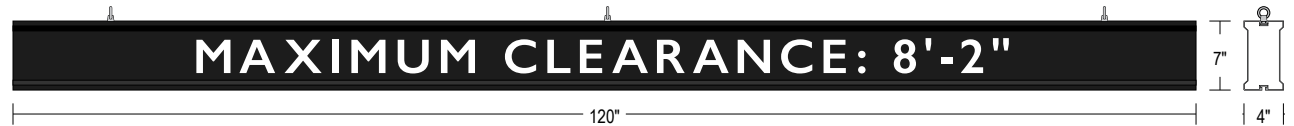

PRODUCT ID: 49640

Non-illuminated Bar

MODEL

IBAR7120W-M615K

DIMENSIONS

7" H x 120" W x 4" D (est. 30.915 lbs)

CLASS

Class: IBAR Series

CONSTRUCTION

Faces: Single Faced Sign

Finish: Black

IBar: Single piece extruded aluminum bar with end caps and (3) EasyGlide Adjustable Eyebolts for top mounting.

MESSAGE

Color: Refer to message table (White Vinyl)

Font: Other: (Gill Sans SemiBold)

Sign Messages: See message table below

Product View

NOTE: Sign image may not exactly represent the finished product. For illustration purposes only.

MESSAGE	LED/COLOR	HEIGHT	AMPS
MAXIMUM CLEARANCE: 8'-2"	White Vinyl	3.75"	