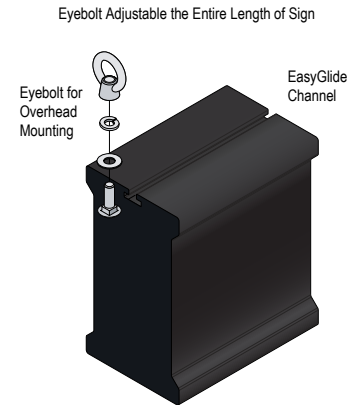

iSIGNS Inc.
7625 Birkmire Drive
Fairview, PA 16415
Phone: 866-437-3040
Website: www.isignsled.com

Proudly Made in the USA