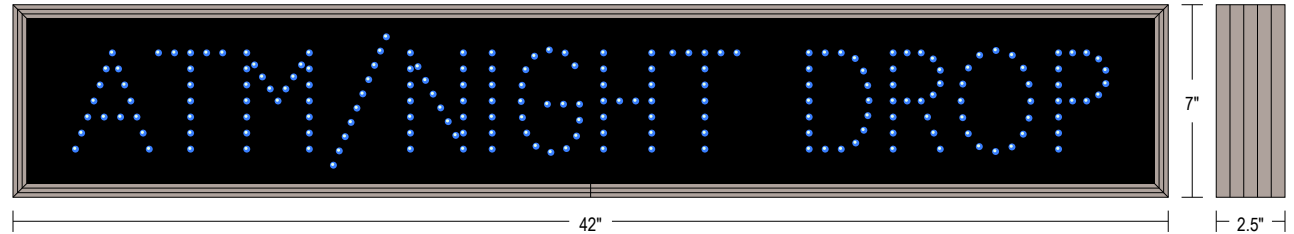

Faces: Single Faced Sign

Finish: Duranodic Bronze

Mounting Channel: None

ELECTRICAL

Flashing: Not Included

Input Voltage: 12-24 VDC

UL/cUL Listed: Listed for wet locations

MESSAGE

Illumination: Super bright direct view LEDs. Message blanks out when off.

Sign Messages: See message table below

Product View

NOTE: Sign image may not exactly represent the finished product. For illustration purposes only.