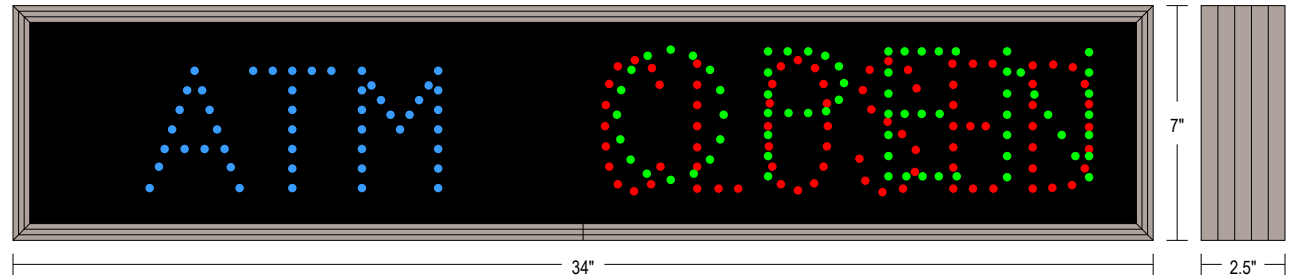

Faces: Single Faced Sign

Finish: Duranodic Bronze

Mounting Channel: None

ELECTRICAL

Flashing: Not Included

Input Voltage: 120-277 VAC

UL/cUL Listed: Listed for wet locations

MESSAGE

Illumination: Super bright direct view LEDs. Message blanks out when off.

Sign Messages: See message table below

Product View

NOTE: Sign image may not exactly represent the finished product. For illustration purposes only.

MESSAGE	LED/COLOR	HEIGHT	AMPS
ATM	Blue Wide Angle LED	3.5"	0.039-0.017
OPEN	Green Wide Angle LED	3.5"	0.055-0.024
CLOSED	Red Wide Angle LED	3.5"	0.041-0.018

NOTE: Above messages are independently controlled.