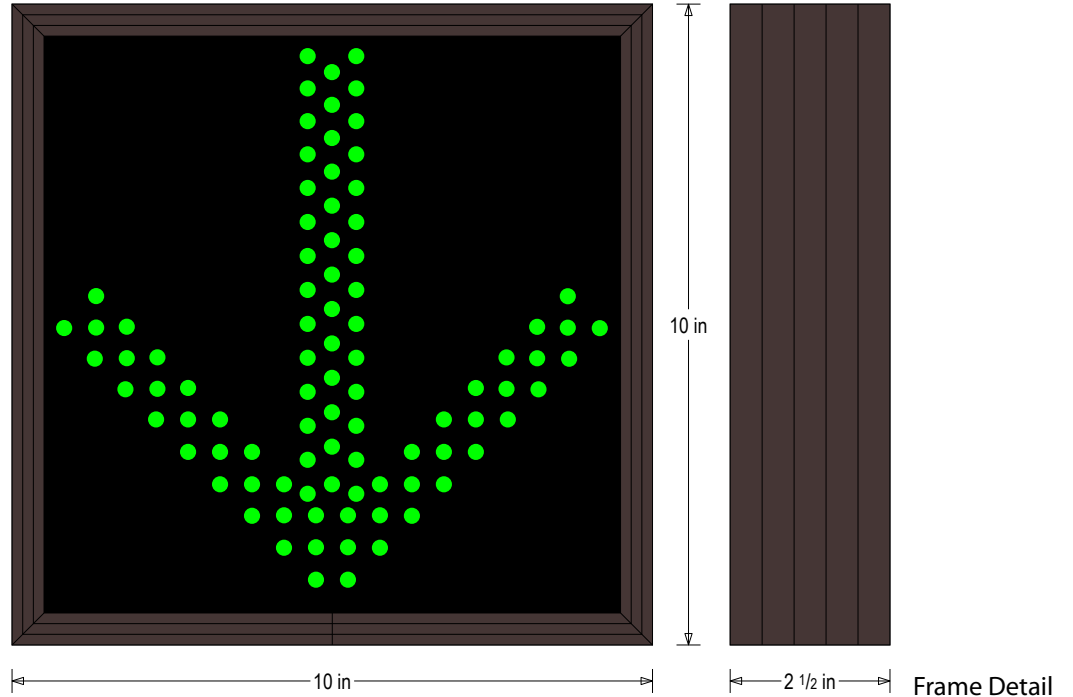

PRODUCT ID: 48960

Outdoor Blank-out LED Direct-view Sign

MODEL

TCL1010G-A437TS/120-277VAC

DIMENSIONS

10" H x 10" W x 2.5" D (est. 1.809 lbs)

CLASS

CLASS: TCL Series

Faces: Single Faced Sign

Finish: Duranodic Bronze

Mounting Channel: None

ELECTRICAL

Flashing: Not Included

Input Voltage: 120-277 VAC

UL/cUL Listed: Listed for wet locations

MESSAGE

Illumination: Super bright direct view LEDs. Message blanks out when off.

Sign Messages: See message table below

Product View

NOTE: Sign image may not exactly represent the finished product. For illustration purposes only.