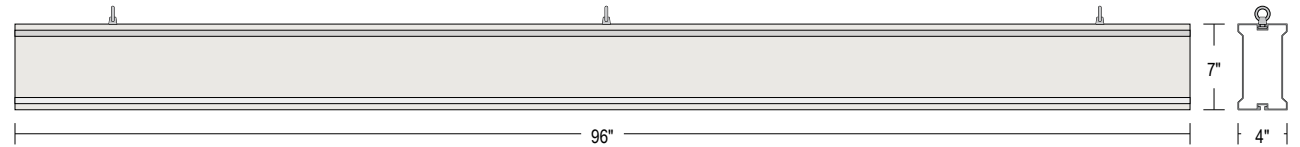

PRODUCT ID: 49458

Non-illuminated Bar

MODEL

IBAR796-BLANK

DIMENSIONS

7" H x 96" W x 4" D (est. 25.113 lbs)

CLASS

Class: IBAR Series

CONSTRUCTION

Faces: Single Faced Sign

Finish: Other (DEW382 Faded Gray)

IBar: Single piece extruded aluminum bar with end caps and (3) EasyGlide Adjustable Eyebolts for top mounting.

MESSAGE

Color:

Font: Other:

Sign Messages: See message table below

Product View

NOTE: Sign image may not exactly represent the finished product. For illustration purposes only.

Eyebolt Adjustable the Entire Length of Sign

iSIGNS Inc.
7625 Birkmire Drive
Fairview, PA 16415
Phone: 866-437-3040
Website: www.isignsled.com