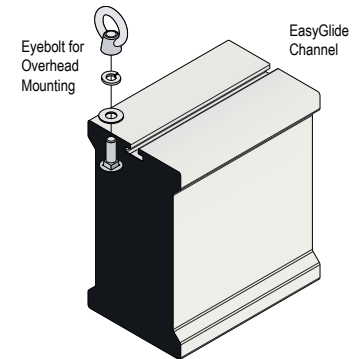

CONSTRUCTION

Faces: Single Faced Sign

Finish: Other (DEW382 Faded Gray)

IBar: Single piece extruded aluminum bar with end caps and (3) EasyGlide Adjustable Eyebolts for top mounting.

MESSAGE

Color:

Font: Other:

Sign Messages: See message table below

Product View

NOTE: Sign image may not exactly represent the finished product. For illustration purposes only.

Eyebolt Adjustable the Entire Length of Sign

iSIGNS Inc.
7625 Birkmire Drive
Fairview, PA 16415
Phone: 866-437-3040
Website: www.isignsled.com