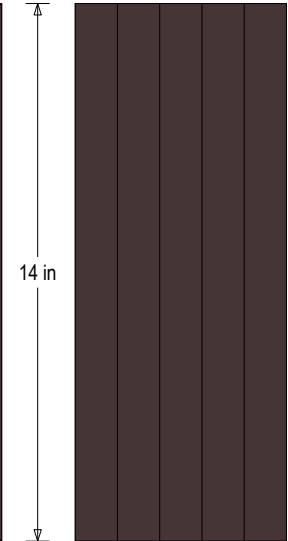

PRODUCT ID: 49265

Outdoor Blank-out LED Backlit Sign

MODEL

PHX1418DRR-925/12-24VDC

DIMENSIONS

14" H x 18" W x 5.5" D (est. 4.546 lbs)

CLASS

Class: PHX Series

Control Method: Switch (not included) or external relay.

CONSTRUCTION

Cabinet: Corrosion resistant, extruded aluminum frame. 5.5" deep, mitered construction.

Face Material: 1/8" thick, dark grey diffused acrylic

Faces: Double Faced Sign

Finish: Duranodic Bronze

Mounting Channel: None

ELECTRICAL

Flashing: Not Included

Input Voltage: 12-24 VDC

UL/cUL Listed: Listed for wet locations

MESSAGE

Color: Black opaque

Font: Swiss 721 Bold Condensed BT

Illumination: Backlit with high intensity LEDs. Message blanks out when off

Sign Messages: See message table below

NOTE: Above messages are independently controlled.

iSIGNS Inc.

7625 Birkmire Drive

Fairview, PA 16415

Phone: 866-437-3040

Website: www.isignsled.com

Proudly Made in the USA

Product View

NOTE: Sign image may not exactly represent the finished product. For illustration purposes only.

Side A