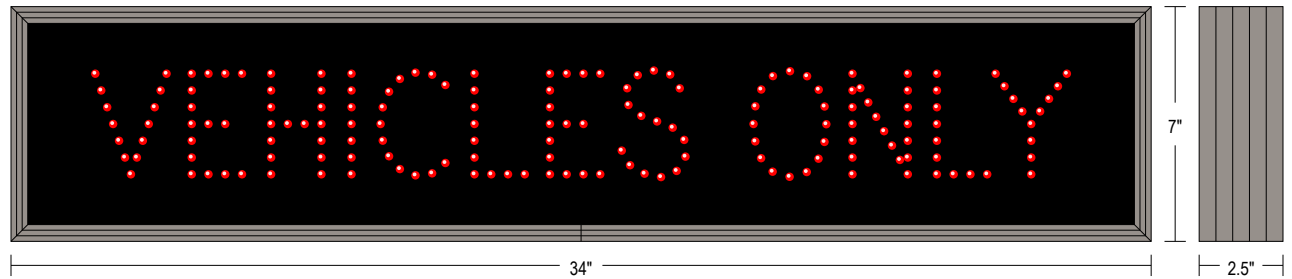

Faces: Single Faced Sign

Finish: Duranodic Bronze

Mounting Channel: None

ELECTRICAL

Flashing: Not Included

Input Voltage: 120-277 VAC

UL/cUL Listed: Listed for wet locations

MESSAGE

Illumination: Super bright direct view LEDs. Message blanks out when off.

Sign Messages: See message table below

Product View

NOTE: Sign image may not exactly represent the finished product. For illustration purposes only.