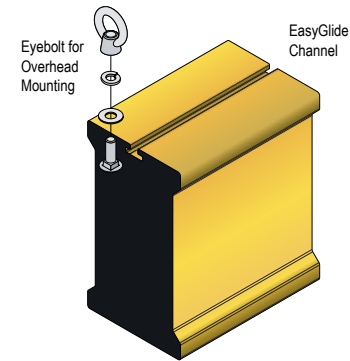

CONSTRUCTION

Faces: Single Faced Sign

Finish: Powder coated Traffic Yellow

IBar: Single piece extruded aluminum bar with end caps and (3) EasyGlide Adjustable Eyebolts for top mounting.

MESSAGE

Color: Black reflective vinyl (7803)

Font: Swiss 721 Bold BT

Sign Messages: See message table below

Product View

NOTE: Sign image may not exactly represent the finished product. For illustration purposes only.

Eyebolt Adjustable the Entire Length of Sign