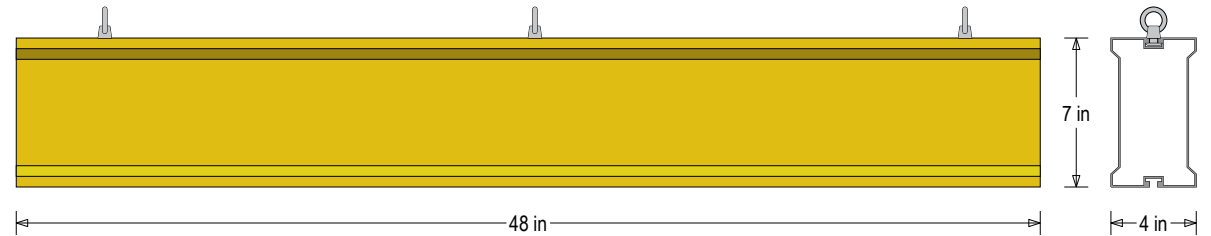

PRODUCT ID: 48448

Non-illuminated Bar

MODEL

IBAR748-BLANK

DIMENSIONS

7" H x 48" W x 4" D (est. 13.286 lbs)

CLASS

Class: IBAR Series

CONSTRUCTION

Faces: Single Faced Sign

Finish: Powder coated Traffic Yellow

IBar: Single piece extruded aluminum bar with end caps and (3) EasyGlide Adjustable Eyebolts for top mounting.

MESSAGE

Color: Black reflective vinyl (7803)

Font: Swiss 721 Bold BT

Sign Messages: See message table below

Product View

NOTE: Sign image may not exactly represent the finished product. For illustration purposes only.

Eyebolt Adjustable the Entire Length of Sign