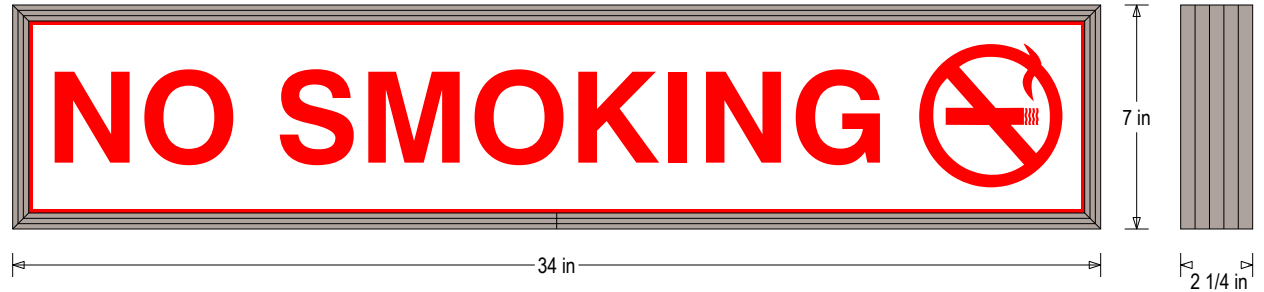

PRODUCT ID: 48330

Outdoor LED Backlit Sign

MODEL

PHXF734W-953R

DIMENSIONS

7" H x 34" W x 2.25" D (est. 6.774 lbs)

CLASS

CLASS: PHXF Series

Control Method: Switch (not included) or external relay.

CONSTRUCTION

Cabinet: 1-piece, corrosion resistant, extruded all-weather frame, 2.25" deep.

Face Material: 1/8" thick, white white acrylic (7328)

Faces: Single Faced Sign

Finish: Duranodic Bronze

Mounting Channel: None

ELECTRICAL

Flashing: Not Included

Input Voltage: 120-277 VAC

UL/cUL Listed: Listed for wet locations

MESSAGE

Color: Red translucent

Font: Swiss 721 Bold BT

Illumination: White high intensity LED backlit. Message always visible.

Sign Messages: See message table below

Product View

NOTE: Sign image may not exactly represent the finished product. For illustration purposes only.

MESSAGE

LED/COLOR

HEIGHT

AMPS

NO SMOKING w/ No Smoking Symbol

Red Translucent

2.875", 4.5"

0.347-0.150

NOTE: Above messages are independently controlled.

iSIGNS Inc.

7625 Birkmire Drive

Fairview, PA 16415

Phone: 866-437-3040

Website: www.isignsled.com

Proudly Made in the USA