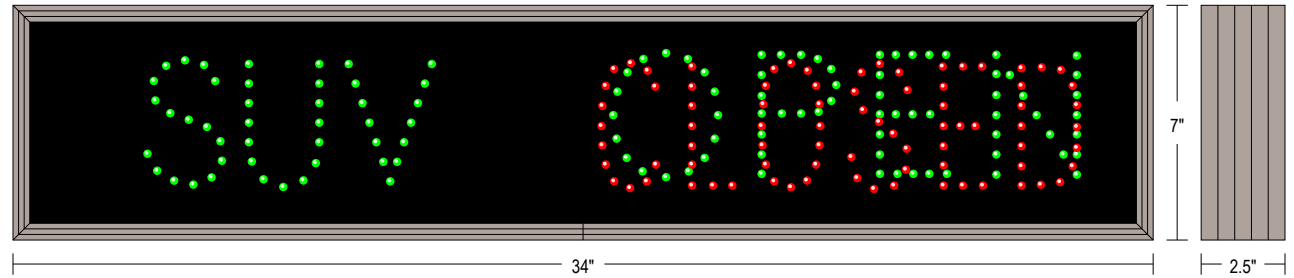

Faces: Single Faced Sign

Finish: Duranodic Bronze

Mounting Channel: None

ELECTRICAL

Flashing: Not Included

Input Voltage: 120-277 VAC

UL/cUL Listed: Listed for wet locations

MESSAGE

Illumination: Super bright direct view LEDs. Message blanks out when off.

Sign Messages: See message table below

Product View

NOTE: Sign image may not exactly represent the finished product. For illustration purposes only.

MESSAGE	LED/COLOR	HEIGHT	AMPS
SUV	Green Wide Angle LED	3.5"	0.036-0.016
OPEN	Green Wide Angle LED	3.5"	0.055-0.024
CLOSED	Red Wide Angle LED	3.5"	0.041-0.018

NOTE: Above messages are independently controlled.