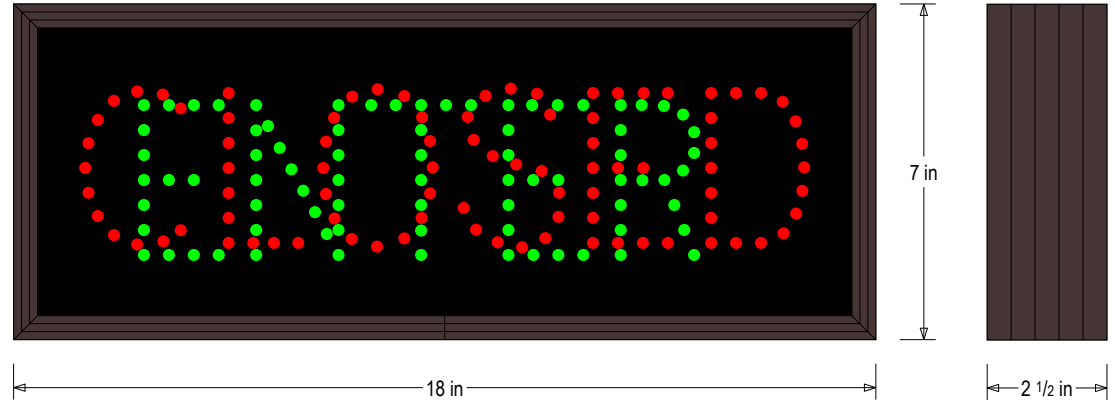

P

Outdoor lanout ED Directie Sign

T71880/120277

7 x 18 x 2.5 D est. 5.681 ls

: T Series
otro etod : Sitch not included or external relay.

iet : 1piece corrosion resistant extruded alleather frame 2.5 deep.
ce teri : 1/8 impact resistant smoeintinged polycaronate 510
ce : Single Faced Sign
ii : Duranodic rone
outi e : None

i : Not ncluded
ut Vote : 120277
c ited : isted for et locations

uitio : Super right direct ie EDs. essage lans out hen off.
i ee : See message tale elo

Product View

NOTE: Sign image may not exactly represent the finished product. For illustration purposes only.

Sample Display Options

Frame Detail

			P
OSED	ed ide ngle ED	.125	0.00.018
ENTE	reen ide ngle ED	.125	0.0650.028

NOTE: oe messages are independently controlled.

ic
 7625 irmire Drie
 Fairie P 1615
 Phone: 866700
 eite [wwwiiedco](http://www.iiedco)