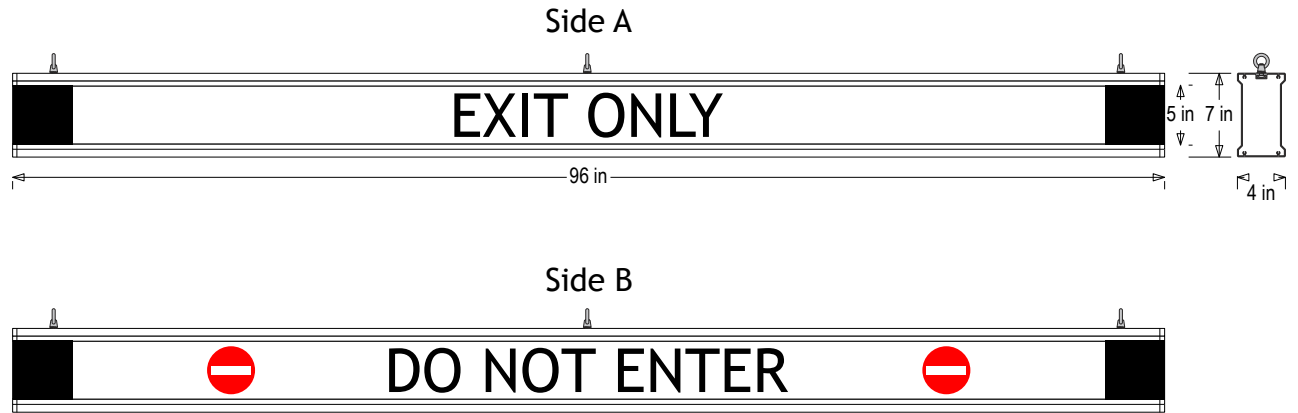

PRODUCT ID: 45003

Non-illuminated Bar

MODEL

IBAR796DKKR-L060

DIMENSIONS

7" H x 96" W x 4" D (est. 25.513 lbs)

CLASS

Class: IBAR Series

CONSTRUCTION

Faces: Double Faced Sign

Finish: Other (White)

IBar: Single piece extruded aluminum bar with end caps and (3) EasyGlide Adjustable Eyebolts for top mounting.

MESSAGE

Color: Refer to message table (Black & Red Reflective Vinyl)

Font: Other: (Trebuchet Regular)

Sign Messages: See message table below

Product View

NOTE: Sign image may not exactly represent the finished product. For illustration purposes only.

MESSAGE	LED/COLOR	HEIGHT	AMPS
EXIT ONLY	Black Reflective Vinyl	3.75"	
DO NOT ENTER w/Do Not Enter Symbols	Black & Red Reflective Vinyl	4.0", 3.75"	

NOTE: Above messages are independently controlled.

iSIGNS Inc.
7625 Birkmire Drive
Fairview, PA 16415
Phone: 866-437-3040
Website: www.isignsled.com

Proudly Made in the USA