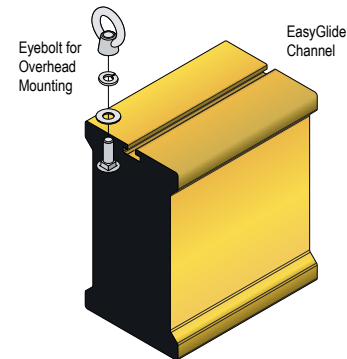

#### CONSTRUCTION

Faces: Single Faced Sign

Finish: Powder coated Traffic Yellow

IBar: Single piece extruded aluminum bar with end caps and (3) EasyGlide Adjustable Eyebolts for top mounting.

## Product View

NOTE: Sign image may not exactly represent the finished product. For illustration purposes only.

Eyebolt Adjustable the Entire Length of Sign

iSIGNS Inc.  
7625 Birkmire Drive  
Fairview, PA 16415  
Phone: 866-437-3040  
Website: [www.isignsled.com](http://www.isignsled.com)