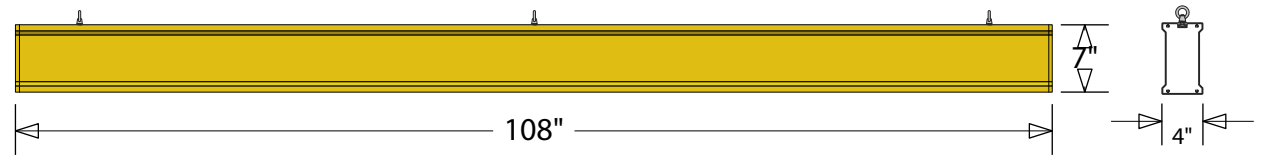

#### CONSTRUCTION

Faces: Single Faced Sign

Finish: Powder coated Traffic Yellow

IBar: Single piece extruded aluminum bar with end caps and (3) EasyGlide Adjustable Eyebolts for top mounting.

## Product View

NOTE: Sign image may not exactly represent the finished product. For illustration purposes only.

Eyebolt Adjustable the Entire Length of Sign

iSIGNS Inc.  
7625 Birkmire Drive  
Fairview, PA 16415  
Phone: 866-437-3040  
Website: [www.isignsled.com](http://www.isignsled.com)