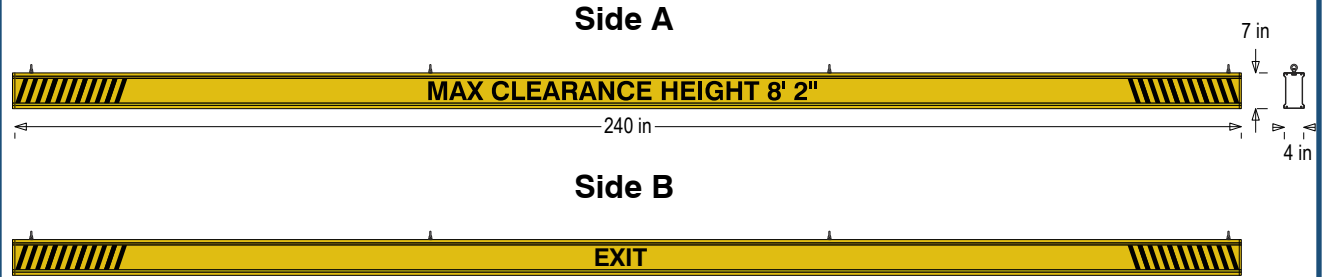

CONSTRUCTION

Faces: Double Faced Sign

Finish: Powder coated Traffic Yellow

IBar: Single piece extruded aluminum bar with end caps and (3) EasyGlide Adjustable Eyebolts for top mounting.

MESSAGE

Color: Black reflective vinyl (7803)

Font: Swiss 721 Bold BT

Sign Messages: See message table below

MESSAGE	LED/COLOR	HEIGHT	AMPS
MAX CLEARANCE HEIGHT 8' 2"	Black Reflective	3.75"	
EXIT	Black Reflective	3.75"	

NOTE: Above messages are independently controlled.

Eyebolt Adjustable the Entire Length of Sign