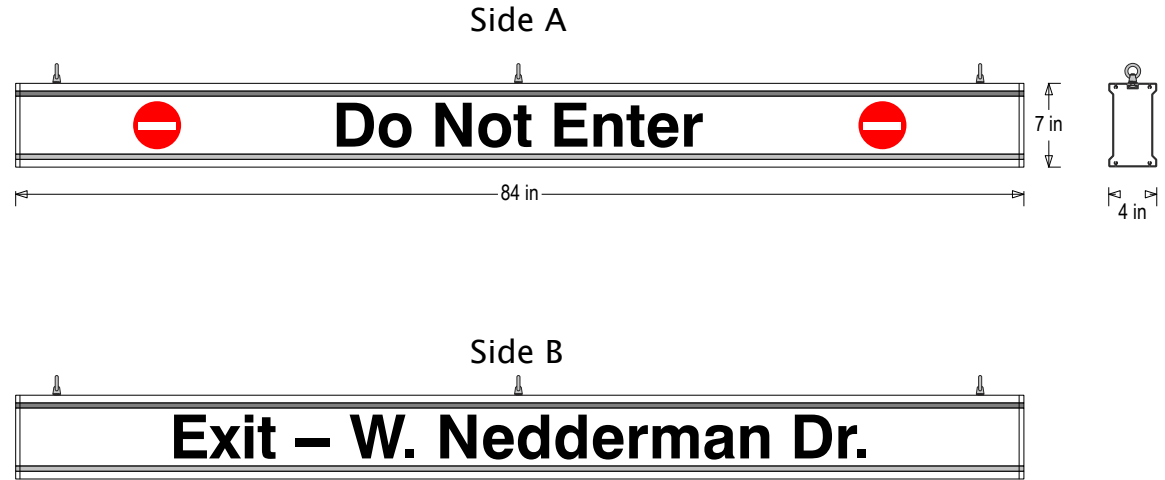

#### CONSTRUCTION

Faces: Double Faced Sign

Finish: Other (30819 White)

IBar: Single piece extruded aluminum bar with end caps and (3) EasyGlide Adjustable Eyebolts for top mounting.

## Product View

NOTE: Sign image may not exactly represent the finished product. For illustration purposes only.