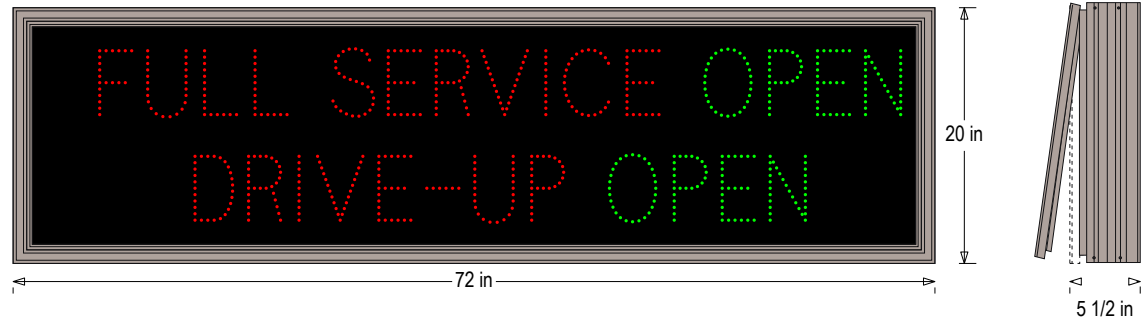

Face Material: 1/8" impact resistant, smoke-tinted polycarbonate (5109)

Faces: Single Faced Sign

Finish: Duranodic Bronze

Mounting Channel: None

ELECTRICAL

Flashing: Not Included

Input Voltage: 120-277 VAC

UL/cUL Listed: Listed for wet locations

MESSAGE

Illumination: Super bright direct view LEDs. Message blanks out when off.

Sign Messages: See message table below

Product View

NOTE: Sign image may not exactly represent the finished product. For illustration purposes only.

Sample Display Options

MESSAGE	LED/COLOR	HEIGHT	AMPS
FULL SERVICE OPEN	Red/Green Wide Angle LED	5.0"	0.204-0.088
DRIVE-UP OPEN	Red/Green Wide Angle LED	5.0"	0.173-0.075

NOTE: Above messages are independently controlled.