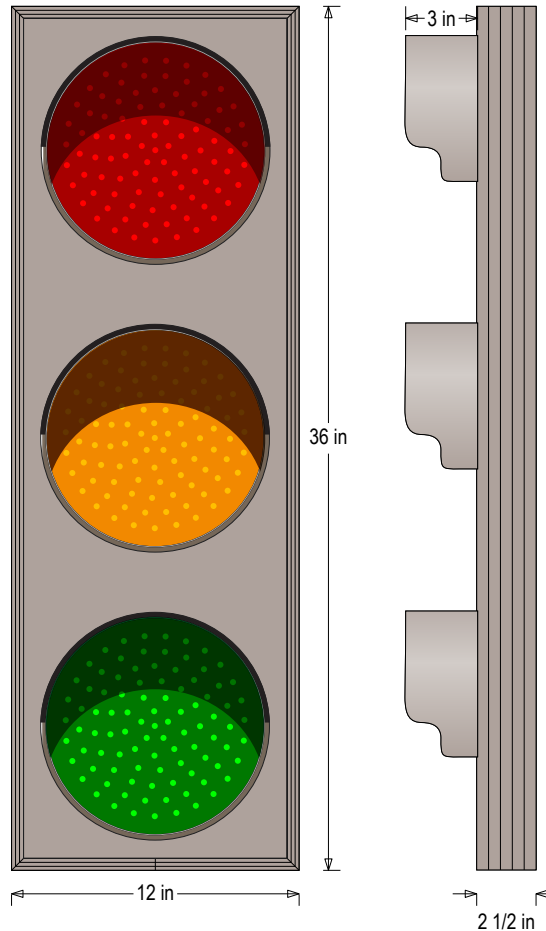

#### DIMENSIONS

36" H x 12" W x 2.5" D (est. 17.841 lbs)

#### MESSAGE

Illumination: Super bright direct view LEDs. Message blanks out when off.

Sign Messages: See message table below

MESSAGE	LED/COLOR	HEIGHT	AMPS
Red Indicator Dot	Red Wide Angle LED	8.0"	0.453-0.227
Amber Indicator Dot	Amber Wide Angle LED	8.0"	0.453-0.227
Green Indicator Dot	Green Wide Angle LED	8.0"	0.773-0.387

## Product View

NOTE: Sign image may not exactly represent the finished product. For illustration purposes only.