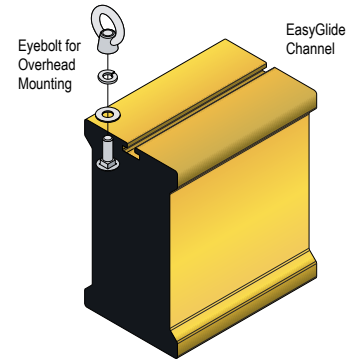

CONSTRUCTION

Faces: Single Faced Sign

Finish: Powder coated Traffic Yellow

IBar: Single piece extruded aluminum bar with end caps and (3) EasyGlide Adjustable Eyebolts for top mounting.

MESSAGE

Color:

Font: Swiss 721 Bold BT

Sign Messages: See message table below

Product View

NOTE: Sign image may not exactly represent the finished product. For illustration purposes only.

Eyebolt Adjustable the Entire Length of Sign

iSIGNS Inc.
7625 Birkmire Drive
Fairview, PA 16415
Phone: 866-437-3040
Website: www.isignsled.com