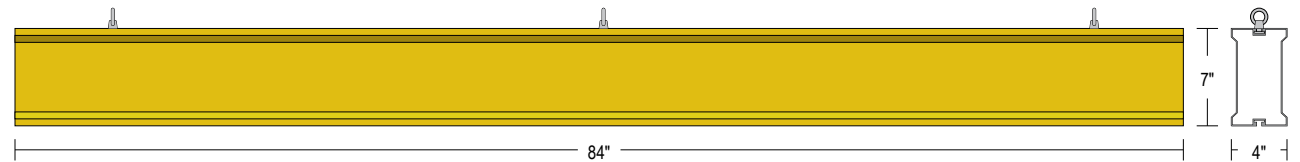

PRODUCT ID: 34928

Non-illuminated Bar

MODEL

IBAR784-BLANK

DIMENSIONS

7" H x 84" W x 4" D (est. 21.146 lbs)

CLASS

Class: IBAR Series

CONSTRUCTION

Faces: Single Faced Sign

Finish: Powder coated Traffic Yellow

IBar: Single piece extruded aluminum bar with end caps and (3) EasyGlide Adjustable Eyebolts for top mounting.

MESSAGE

Color:

Font: Swiss 721 Bold BT

Sign Messages: See message table below

Product View

NOTE: Sign image may not exactly represent the finished product. For illustration purposes only.

Eyebolt Adjustable the Entire Length of Sign

iSIGNS Inc.
7625 Birkmire Drive
Fairview, PA 16415
Phone: 866-437-3040
Website: www.isignsled.com