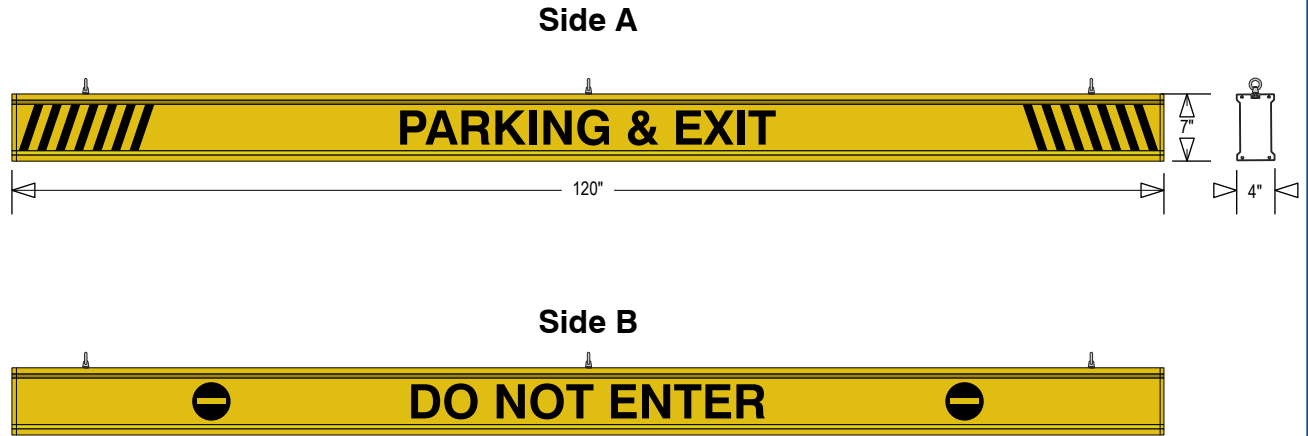

PRODUCT ID: 42295

Non-illuminated Bar

MODEL

IBAR7120DKK-L058

DIMENSIONS

7" H x 120" W x 4" D (est. 31.315 lbs)

CLASS

Class: IBAR Series

CONSTRUCTION

Faces: Double Faced Sign

Finish: Powder coated Traffic Yellow

IBar: Single piece extruded aluminum bar with end caps and (3) EasyGlide Adjustable Eyebolts for top mounting.

MESSAGE

Color: Black reflective vinyl (7803)

Font: Swiss 721 Bold BT

Sign Messages: See message table below

Product View

NOTE: Sign image may not exactly represent the finished product. For illustration purposes only.

MESSAGE	LED/COLOR	HEIGHT	AMPS
PARKING & EXIT	Black Reflective Vinyl	3.75"	
DO NOT ENTER w/Do Not Enter Symbols	Black Reflective Vinyl	3.75", 4.0"	