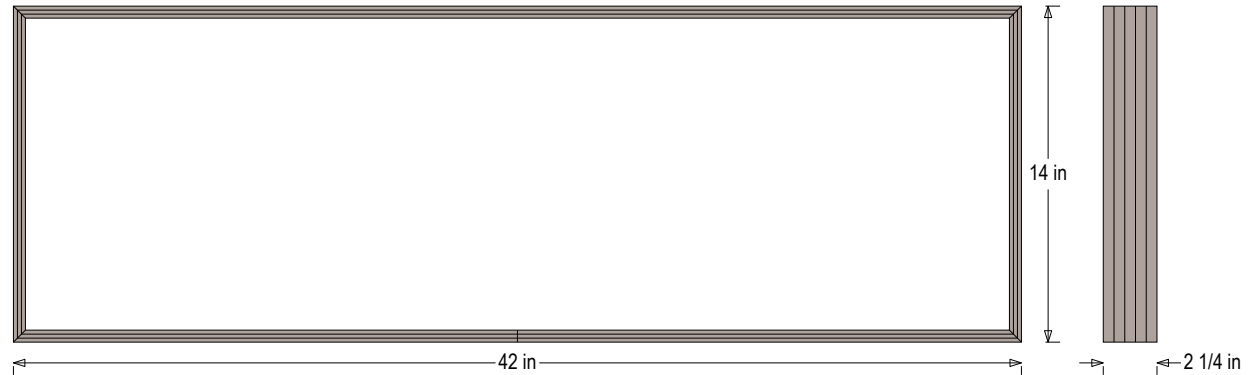

PRODUCT ID: 41270

Outdoor LED Backlit Sign

MODEL

PHXF1442W-BLANK

DIMENSIONS

14" H x 42" W x 2.25" D (est. 12.039 lbs)

CLASS

CLASS: PHXF Series

Control Method: Switch (not included) or external relay.

CONSTRUCTION

Cabinet: 1-piece, corrosion resistant, extruded all-weather frame, 2.25" deep.

Face Material: 1/8" thick, white acrylic (7328)

Faces: Single Faced Sign

Finish: Duranodic Bronze

Mounting Channel: None

ELECTRICAL

Flashing: Not Included

Input Voltage: 120-277 VAC

UL/cUL Listed: Listed for wet locations

MESSAGE

Color:

Font: Swiss 721 Bold BT

Illumination: White high intensity LED backlit. Message always visible.

Sign Messages: See message table below

Product View

NOTE: Sign image may not exactly represent the finished product. For illustration purposes only.

MESSAGE	LED/COLOR	HEIGHT	AMPS
BLANK	NONE	NONE	2.480-1.074

NOTE: Above messages are independently controlled.

iSIGNS Inc.

7625 Birkmire Drive

Fairview, PA 16415

Phone: 866-437-3040

Website: www.isignsled.com

Proudly Made in the USA