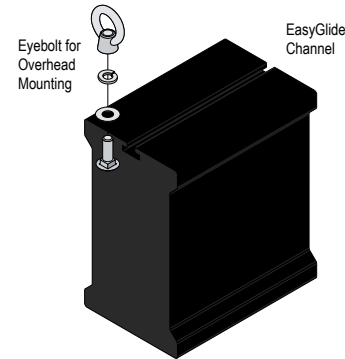

CONSTRUCTION

Faces: Single Faced Sign

Finish: Black

IBar: Single piece extruded aluminum bar with end caps and (3) EasyGlide Adjustable Eyebolts for top mounting.

MESSAGE

Color: White reflective vinyl (7812)

Font: Swiss 721 Bold BT

Sign Messages: See message table below

Product View

NOTE: Sign image may not exactly represent the finished product. For illustration purposes only.

Eyebolt Adjustable the Entire Length of Sign