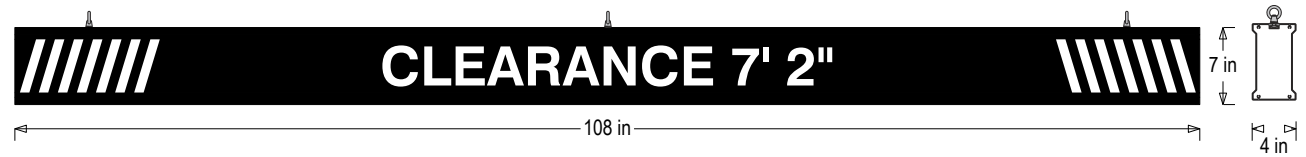

PRODUCT ID: 41012

Non-illuminated Bar

MODEL

IBAR7108W-K626

DIMENSIONS

7" H x 108" W x 4" D (est. 28.414 lbs)

CLASS

Class: IBAR Series

CONSTRUCTION

Faces: Single Faced Sign

Finish: Black

IBar: Single piece extruded aluminum bar with end caps and (3) EasyGlide Adjustable Eyebolts for top mounting.

MESSAGE

Color: White reflective vinyl (7812)

Font: Swiss 721 Bold BT

Sign Messages: See message table below

Product View

NOTE: Sign image may not exactly represent the finished product. For illustration purposes only.

Eyebolt Adjustable the Entire Length of Sign