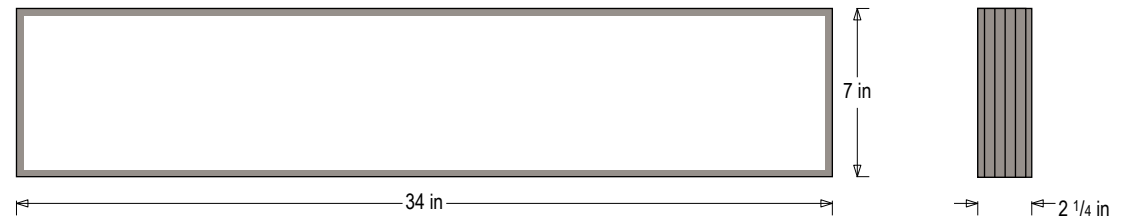

PRODUCT ID: 40912

Non-Illuminated Frame

MODEL

NIF734-BLANK

DIMENSIONS

7" H x 34" W x 2.25" D (est. 5.665 lbs)

CONSTRUCTION

Cabinet: 1-piece, corrosion resistant, extruded all-weather frame, 2.25" deep.

Face Material: 1/8" thick, white acrylic (7328)

Faces: Single Faced Sign

MESSAGE

Color:

Product View

NOTE: Sign image may not exactly represent the finished product. For illustration purposes only.

iSIGNS Inc.
7625 Birkmire Drive
Fairview, PA 16415
Phone: 866-437-3040
Website: www.isignsled.com