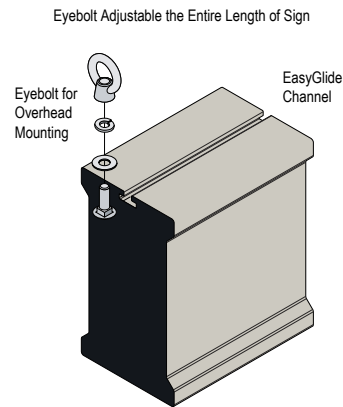

#### HEIGHT

#### AMPS

Left Arrow w/EQUINOX PARKING

Black Reflective Vinyl

3.0"

EXIT w/Up Arrow EQUINOX PARKING w/Right Arrow

Black Reflective Vinyl

3.0"

NOTE: Above messages are independently controlled.