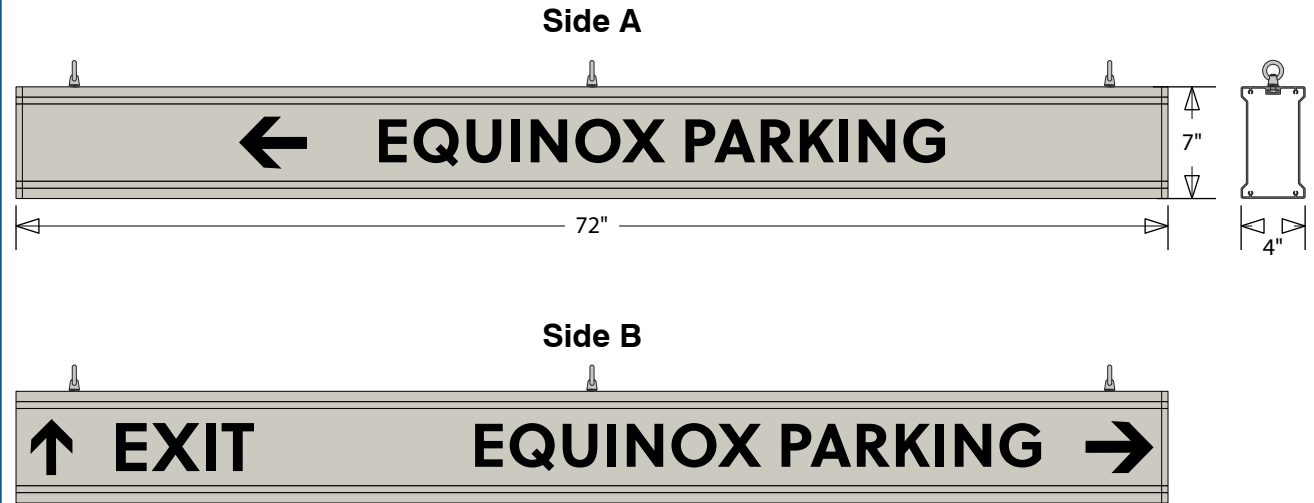

#### CONSTRUCTION

Faces: Double Faced Sign

Finish: Other (Sherwin Williams 7015 "Repose Gray")

IBar: Single piece extruded aluminum bar with end caps and (3) EasyGlide Adjustable Eyebolts for top mounting.

## Product View

NOTE: Sign image may not exactly represent the finished product. For illustration purposes only.