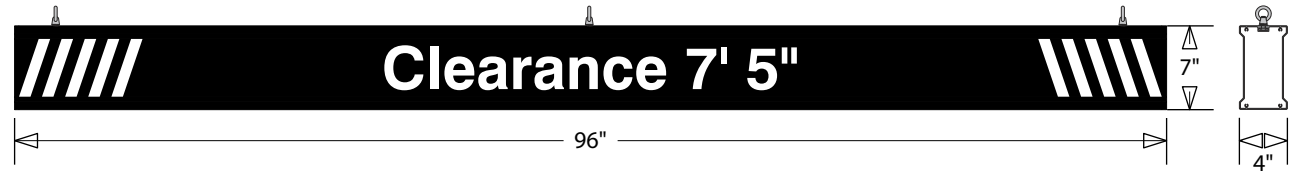

CONSTRUCTION

Faces: Single Faced Sign

Finish: Black

IBar: Single piece extruded aluminum bar with end caps and (3) EasyGlide Adjustable Eyebolts for top mounting.

MESSAGE

Color: White reflective vinyl (7812)

Font: Swiss 721 Bold BT

Sign Messages: See message table below

| MESSAGE | LED/COLOR | HEIGHT | AMPS |
|---------|-----------|--------|------|
|---------|-----------|--------|------|

| | | | |
|-----------------|------------------------|-------|--|
| Clearance 7' 5" | White Reflective Vinyl | 3.75" | |
|-----------------|------------------------|-------|--|

Eyebolt Adjustable the Entire Length of Sign