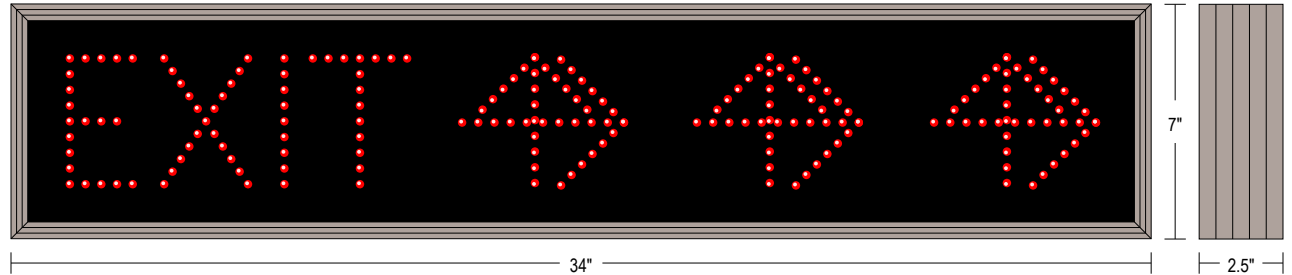

PRODUCT ID: 11446

Outdoor Blank-out LED Direct-view Sign

MODEL

TCL734RRR-A044

DIMENSIONS

7" H x 34" W x 2.5" D (est. 6.688 lbs)

CLASS

CLASS: TCL Series

Control Method: Switch (not included) or external relay.

CONSTRUCTION

Cabinet: 1-piece, corrosion resistant, extruded all-weather frame, 2.5" deep.

Face Material: 1/8" impact resistant, smoke-tinted polycarbonate (5109)

Faces: Single Faced Sign

Finish: Duranodic Bronze

Mounting Channel: None

ELECTRICAL

Flashing: Not Included

Input Voltage: 120-277 VAC

UL/cUL Listed: Listed for wet locations

MESSAGE

Illumination: Super bright direct view LEDs. Message blanks out when off.

Sign Messages: See message table below

Product View

NOTE: Sign image may not exactly represent the finished product. For illustration purposes only.