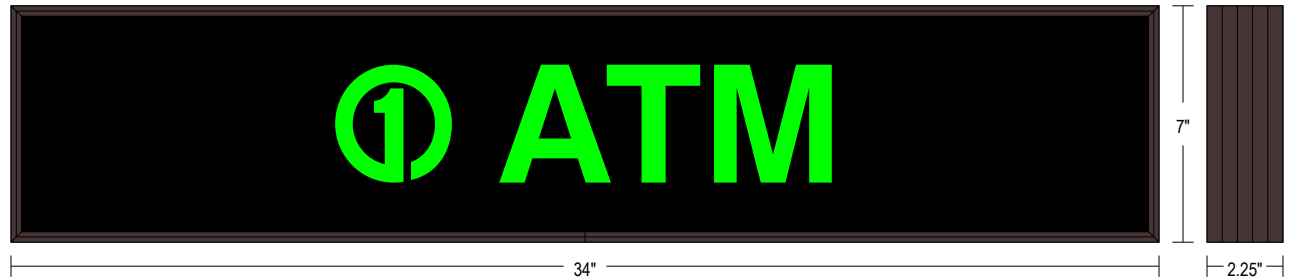

PRODUCT ID: 37466

Outdoor Blank-out LED Backlit Sign

MODEL

PHX734G-I789

DIMENSIONS

7" H x 34" W x 2.25" D (est. 6.435 lbs)

CLASS

Class: PHX Series

Control Method: Switch (not included) or external relay.

CONSTRUCTION

Cabinet: 1-piece, corrosion resistant, extruded all-weather frame, 2.25" deep.

Face Material: 1/8" thick, dark grey diffused acrylic

Faces: Single Faced Sign

Finish: Duranodic Bronze

Mounting Channel: None

ELECTRICAL

Flashing: Not Included

Input Voltage: 120-277 VAC

UL/cUL Listed: Listed for wet locations

MESSAGE

Color: Black opaque

Font: Swiss 721 Bold BT

Illumination: Backlit with high intensity LEDs. Message blanks out when off

Sign Messages: See message table below

MESSAGE	LED/COLOR	HEIGHT	AMPS

ATM w/1 Logo	Green Wide Angle LED	3.5"	0.347-0.150

NOTE: Above messages are independently controlled.

iSIGNS Inc.

7625 Birkmire Drive

Fairview, PA 16415

Phone: 866-437-3040

Website: www.isignsled.com

iSIGNS

innovative sign technologies inc.

Proudly Made in the USA

Product View

NOTE: Sign image may not exactly represent the finished product. For illustration purposes only.