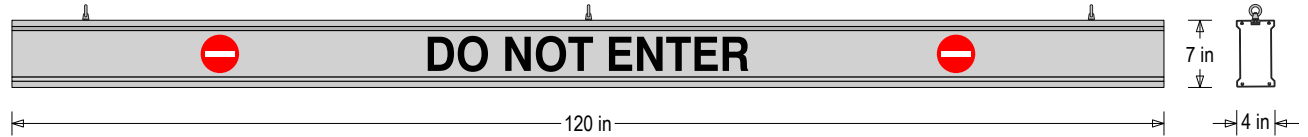

PRODUCT ID: 37345
Non-illuminated Bar

MODEL
 IBAR7120BRW-813

DIMENSIONS
 7" H x 120" W x 4" D (est. 31.315 lbs)

CLASS
 Class: IBAR Series

CONSTRUCTION
 Faces: Single Faced Sign
 Finish: Other (Brushed Aluminum)
 IBar: Single piece extruded aluminum bar with end caps and (3) EasyGlide Adjustable Eyebolts for top mounting.

MESSAGE
 Color: Refer to message table (Black, Red and White Reflective)
 Font: Swiss 721 Bold BT
 Sign Messages: See message table below

Product View

NOTE: Sign image may not exactly represent the finished product. For illustration purposes only.

MESSAGE	LED/COLOR	HEIGHT	AMPS
DO NOT ENTER w/Do Not Enter Symbols	Black, Red and White Reflective	3.75", 4.0"	

NOTE: Above messages are independently controlled.

Eyebolt Adjustable the Entire Length of Sign