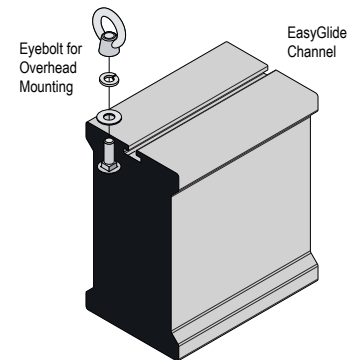

PRODUCT ID: 37345
Non-illuminated Bar

MODEL
 IBAR7120BRW-813

DIMENSIONS
 7" H x 120" W x 4" D (est. 31.315 lbs)

CLASS
 Class: IBAR Series

CONSTRUCTION
 Faces: Single Faced Sign
 Finish: Other (Brushed Aluminum)
 IBar: Single piece extruded aluminum bar with end caps and (3) EasyGlide Adjustable Eyebolts for top mounting.

MESSAGE
 Color: Refer to message table (Black, Red and White Reflective)
 Font: Swiss 721 Bold BT
 Sign Messages: See message table below

Product View

NOTE: Sign image may not exactly represent the finished product. For illustration purposes only.

MESSAGE	LED/COLOR	HEIGHT	AMPS
DO NOT ENTER w/Do Not Enter Symbols	Black, Red and White Reflective	3.75", 4.0"	

NOTE: Above messages are independently controlled.

Eyebolt Adjustable the Entire Length of Sign