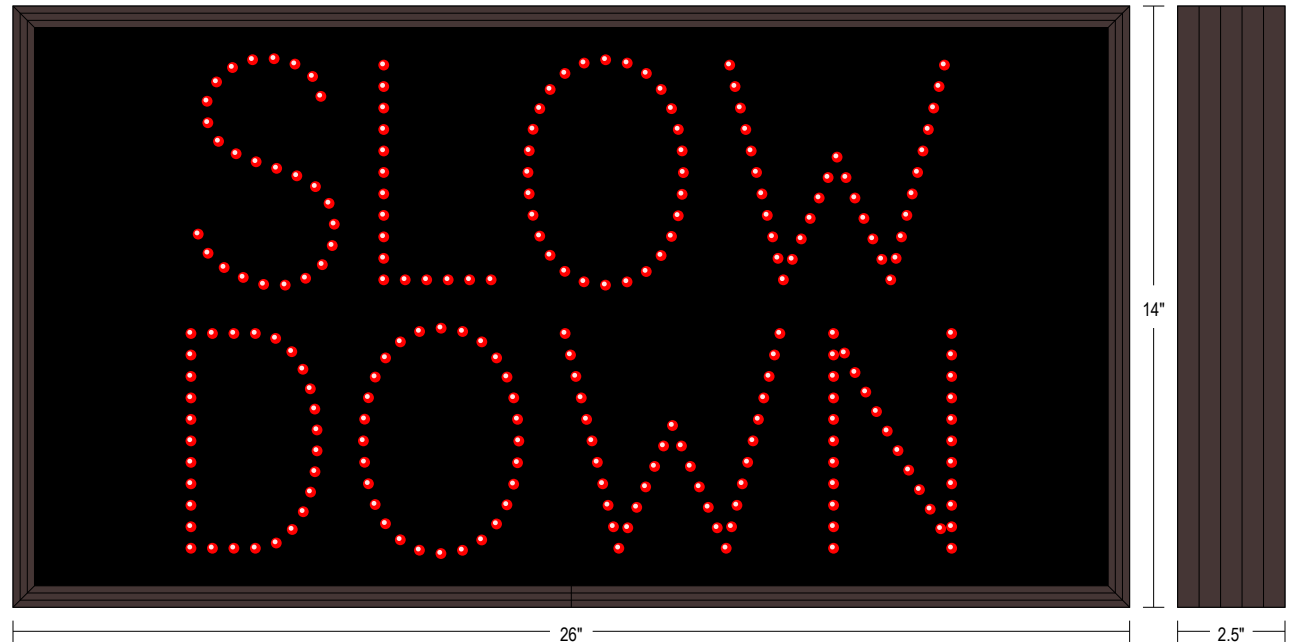

PRODUCT ID: 12540

Outdoor Blank-out LED Direct-view Sign

MODEL

TCL1426R-C790/120-277VAC

DIMENSIONS

14" H x 26" W x 2.5" D (est. 8.126 lbs)

CLASS

CLASS: TCL Series

Control Method: Switch (not included) or external relay.

CONSTRUCTION

Cabinet: 1-piece, corrosion resistant, extruded all-weather frame, 2.5" deep.

Face Material: 1/8" impact resistant, smoke-tinted polycarbonate (5109)

Faces: Single Faced Sign

Finish: Duranodic Bronze

Mounting Channel: None

ELECTRICAL

Flashing: Not Included

Input Voltage: 120-277 VAC

UL/cUL Listed: Listed for wet locations

MESSAGE

Illumination: Super bright direct view LEDs. Message blanks out when off.

Sign Messages: See message table below

MESSAGE	LED/COLOR	HEIGHT	AMPS
SLOW DOWN	Red Wide Angle LED	5.0"	0.108-0.047

NOTE: Above messages are independently controlled.

iSIGNS Inc.

7625 Birkmire Drive

Fairview, PA 16415

Phone: 866-437-3040

Website: www.isignsled.com

Proudly Made in the USA

Product View

NOTE: Sign image may not exactly represent the finished product. For illustration purposes only.

Frame Detail