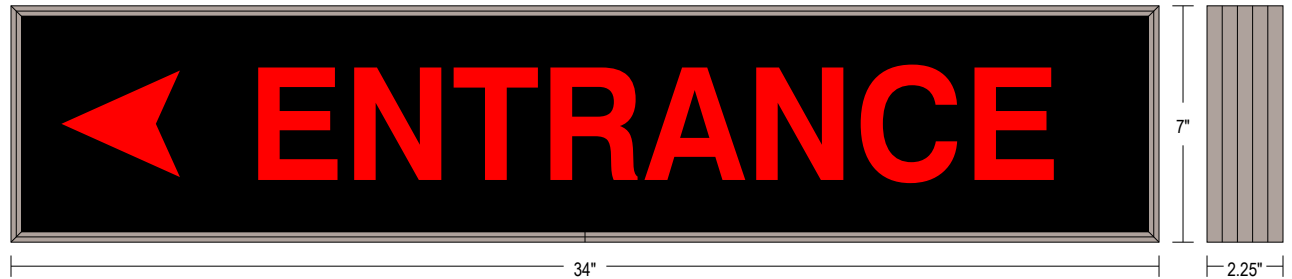

PRODUCT ID: 38454

Outdoor Blank-out LED Backlit Sign

MODEL

PHX734R-J868

DIMENSIONS

7" H x 34" W x 2.25" D (est. 6.435 lbs)

CLASS

Class: PHX Series

Control Method: Switch (not included) or external relay.

CONSTRUCTION

Cabinet: 1-piece, corrosion resistant, extruded all-weather frame, 2.25" deep.

Face Material: 1/8" thick, dark grey diffused acrylic

Faces: Single Faced Sign

Finish: Duranodic Bronze

Mounting Channel: None

ELECTRICAL

Flashing: Not Included

Input Voltage: 120-277 VAC

UL/cUL Listed: Listed for wet locations

MESSAGE

Color: Black opaque

Font: Swiss 721 Bold BT

Illumination: Backlit with high intensity LEDs. Message blanks out when off

Sign Messages: See message table below

Product View

NOTE: Sign image may not exactly represent the finished product. For illustration purposes only.

NOTE: Above messages are independently controlled.

iSIGNS Inc.

7625 Birkmire Drive

Fairview, PA 16415

Phone: 866-437-3040

Website: www.isignsled.com

iSIGNS

innovative sign technologies inc.

Proudly Made in the USA