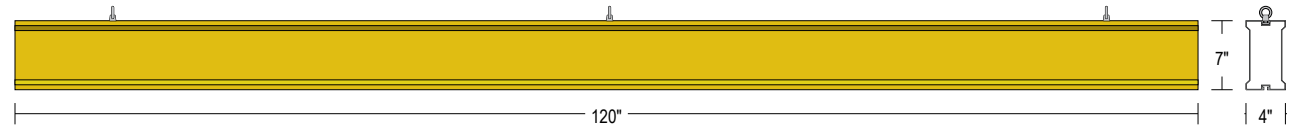

#### DIMENSIONS

7" H x 120" W x 4" D (est. 30.915 lbs)

## Product View

NOTE: Sign image may not exactly represent the finished product. For illustration purposes only.

Eyebolt Adjustable the Entire Length of Sign

iSIGNS Inc.  
7625 Birkmire Drive  
Fairview, PA 16415  
Phone: 866-437-3040  
Website: [www.isignsled.com](http://www.isignsled.com)