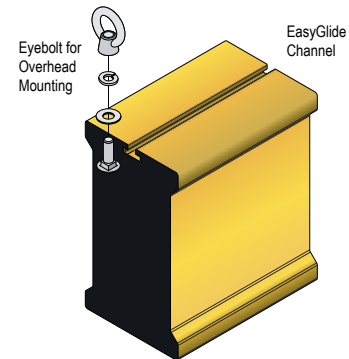

#### CONSTRUCTION

Faces: Single Faced Sign

Finish: Powder coated Traffic Yellow

IBar: Single piece extruded aluminum bar with end caps and (3) EasyGlide Adjustable Eyebolts for top mounting.

## Product View

NOTE: Sign image may not exactly represent the finished product. For illustration purposes only.

Eyebolt Adjustable the Entire Length of Sign

iSIGNS Inc.  
7625 Birkmire Drive  
Fairview, PA 16415  
Phone: 866-437-3040  
Website: [www.isignsled.com](http://www.isignsled.com)