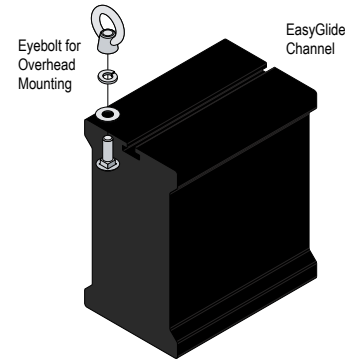

CONSTRUCTION

Faces: Single Faced Sign

Finish: Other (Satin Black)

IBar: Single piece extruded aluminum bar with end caps and (3) EasyGlide Adjustable Eyebolts for top mounting.

MESSAGE

Color: White reflective vinyl (7812)

Font: Swiss 721 Bold BT

Sign Messages: See message table below

Product View

NOTE: Sign image may not exactly represent the finished product. For illustration purposes only.

Eyebolt Adjustable the Entire Length of Sign