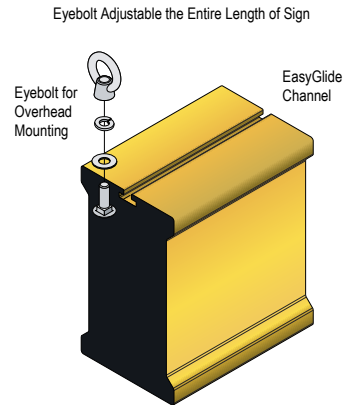

iSIGNS Inc.
7625 Birkmire Drive
Fairview, PA 16415
Phone: 866-437-3040
Website: www.isignsled.com

Proudly Made in the USA